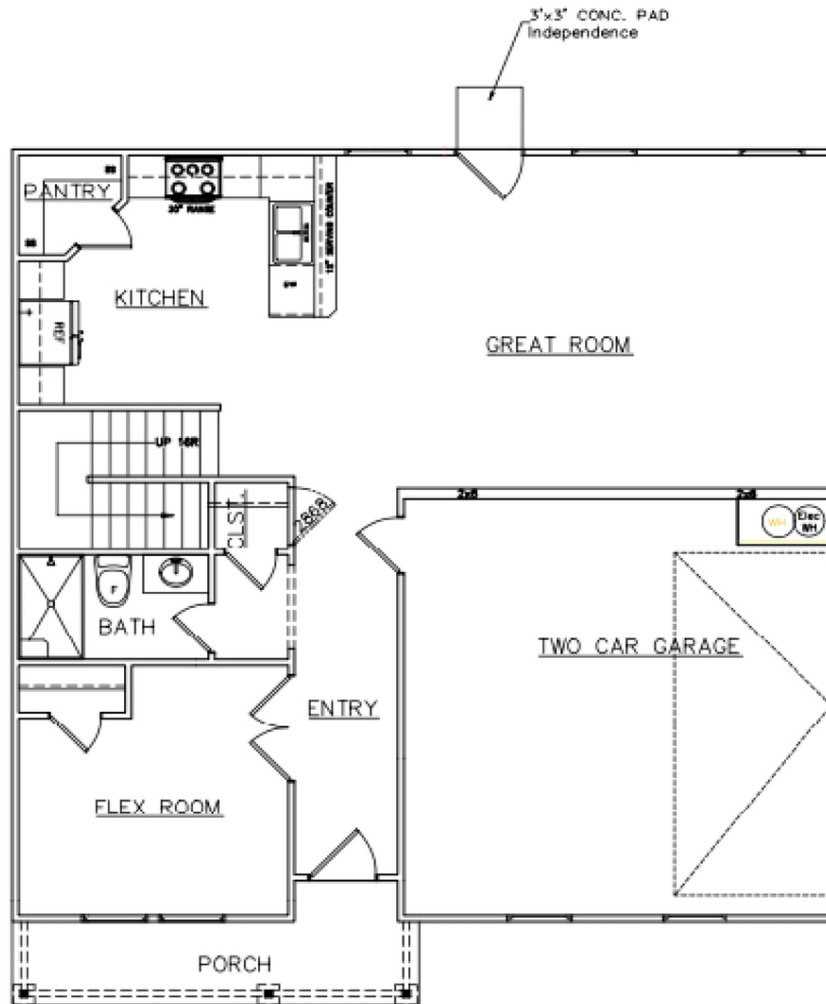

### JODECO FP

The modern, open concept design of the Jodeco allows families to easily spend time together or spread out. Upstairs you'll find three bedrooms and the spacious owner's suite. A flex room is located on the first floor and can be used as a bedroom, office, dining space and more. You will love the thoughtfully arranged kitchen which offers a view to the dining and living area.

## FLOORPLAN

## FIRST FLOOR