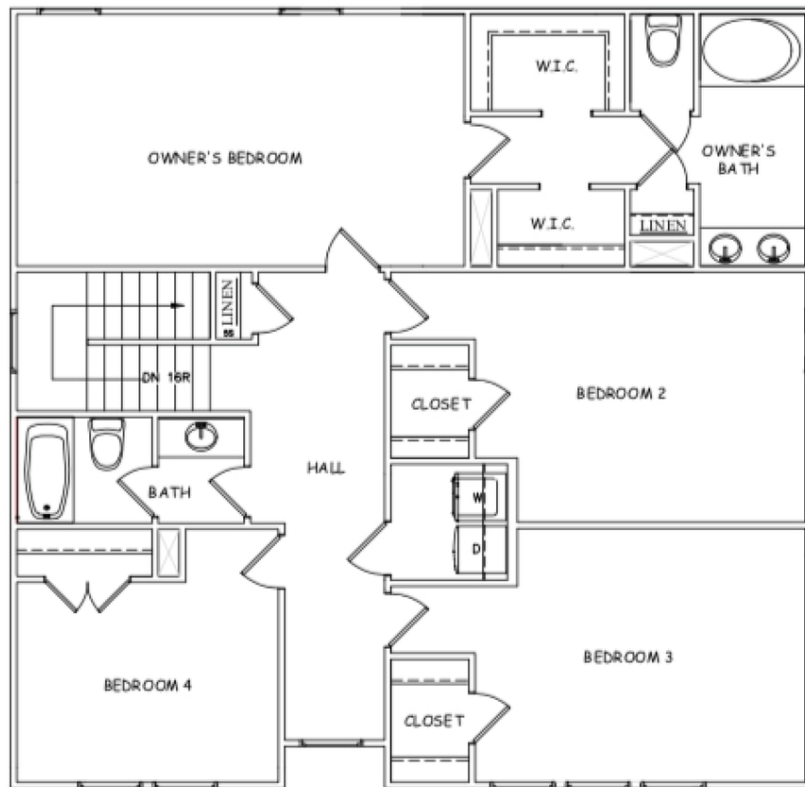

### JODECO FP

The modern, open concept design of the Jodeco allows families to easily spend time together or spread out. Upstairs you'll find three bedrooms and the spacious owner's suite. A flex room is located on the first floor and can be used as a bedroom, office, dining space and more. You will love the thoughtfully arranged kitchen which offers a view to the dining and living area.

## FLOORPLAN

## FIRST FLOOR