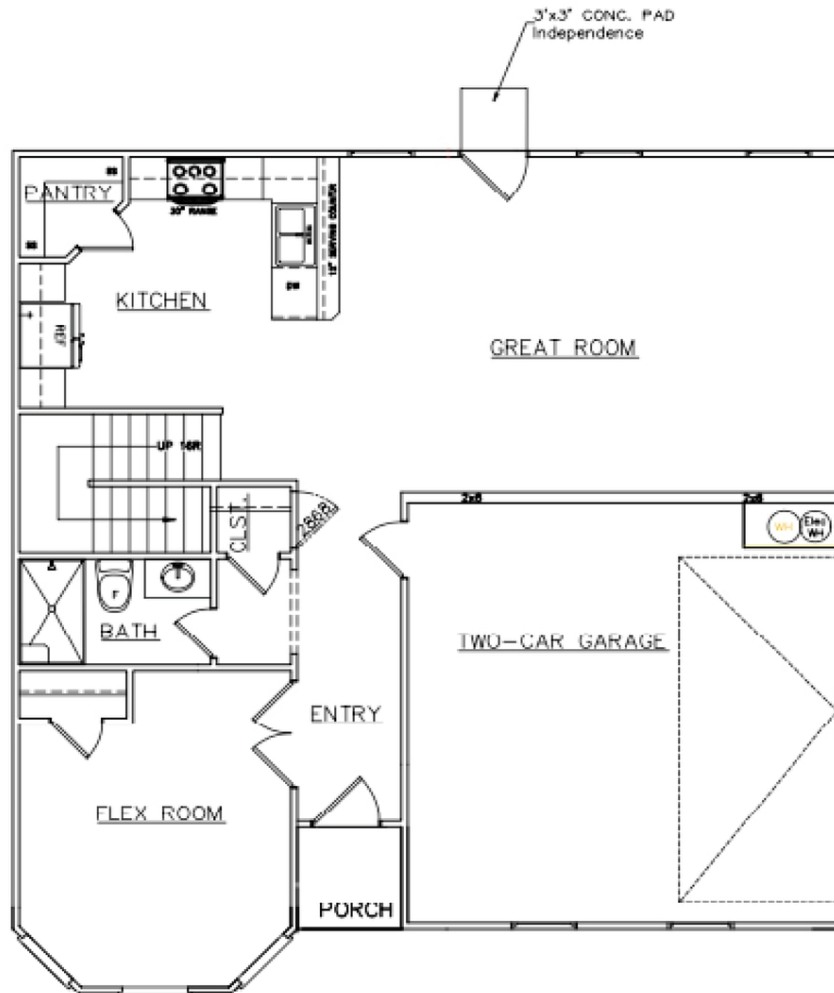

THE FAIRWAYS AT STONEY MOUNTAIN

5286 Georgia Mountain Road
Guntersville, AL 35976

JODECO SB

The modern, open concept design of the Jodeco allows families to easily spend time together or spread out. Upstairs you'll find three bedrooms and the spacious owner's suite. A flex room is located on the first floor and can be used as a bedroom, office, dining space and more. You will love the thoughtfully arranged kitchen which offers a view to the dining and living area.

HOME DETAILS:

\$317,990

5

3.0

2350

FLOORPLAN

FIRST FLOOR

FLOORPLAN

SECOND FLOOR