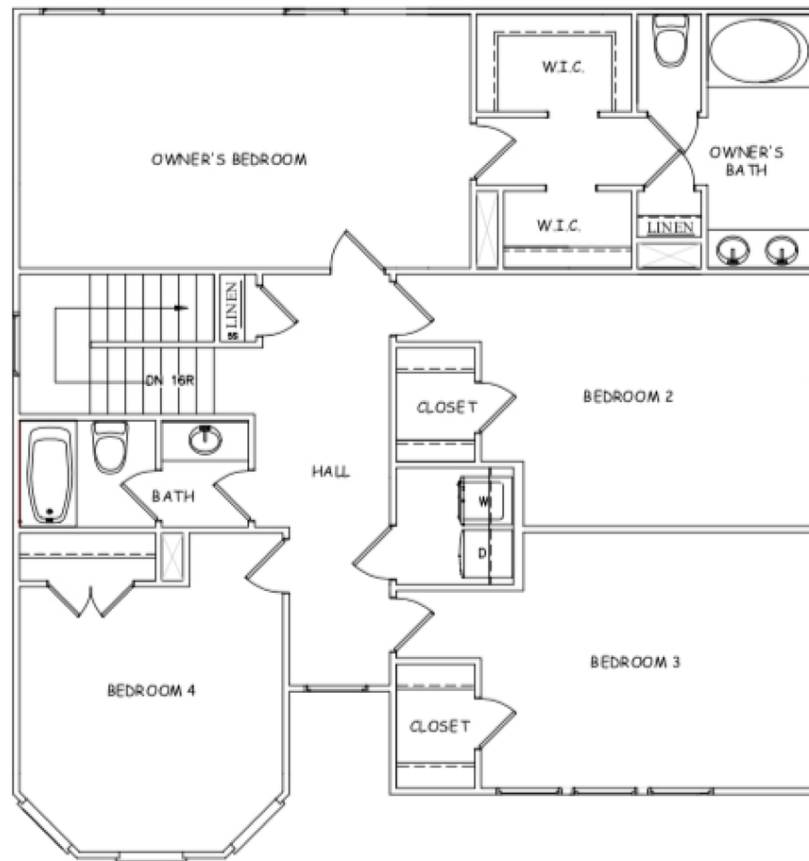

THE FAIRWAYS AT STONEY MOUNTAIN

5286 Georgia Mountain Road
Guntersville, AL 35976

JODECO SB

The modern, open concept design of the Jodeco allows families to easily spend time together or spread out. Upstairs you'll find three bedrooms and the spacious owner's suite. A flex room is located on the first floor and can be used as a bedroom, office, dining space and more. You will love the thoughtfully arranged kitchen which offers a view to the dining and living area.

HOME DETAILS:

\$317,990

5

3.0

2350

FLOORPLAN

FIRST FLOOR

FLOORPLAN

SECOND FLOOR