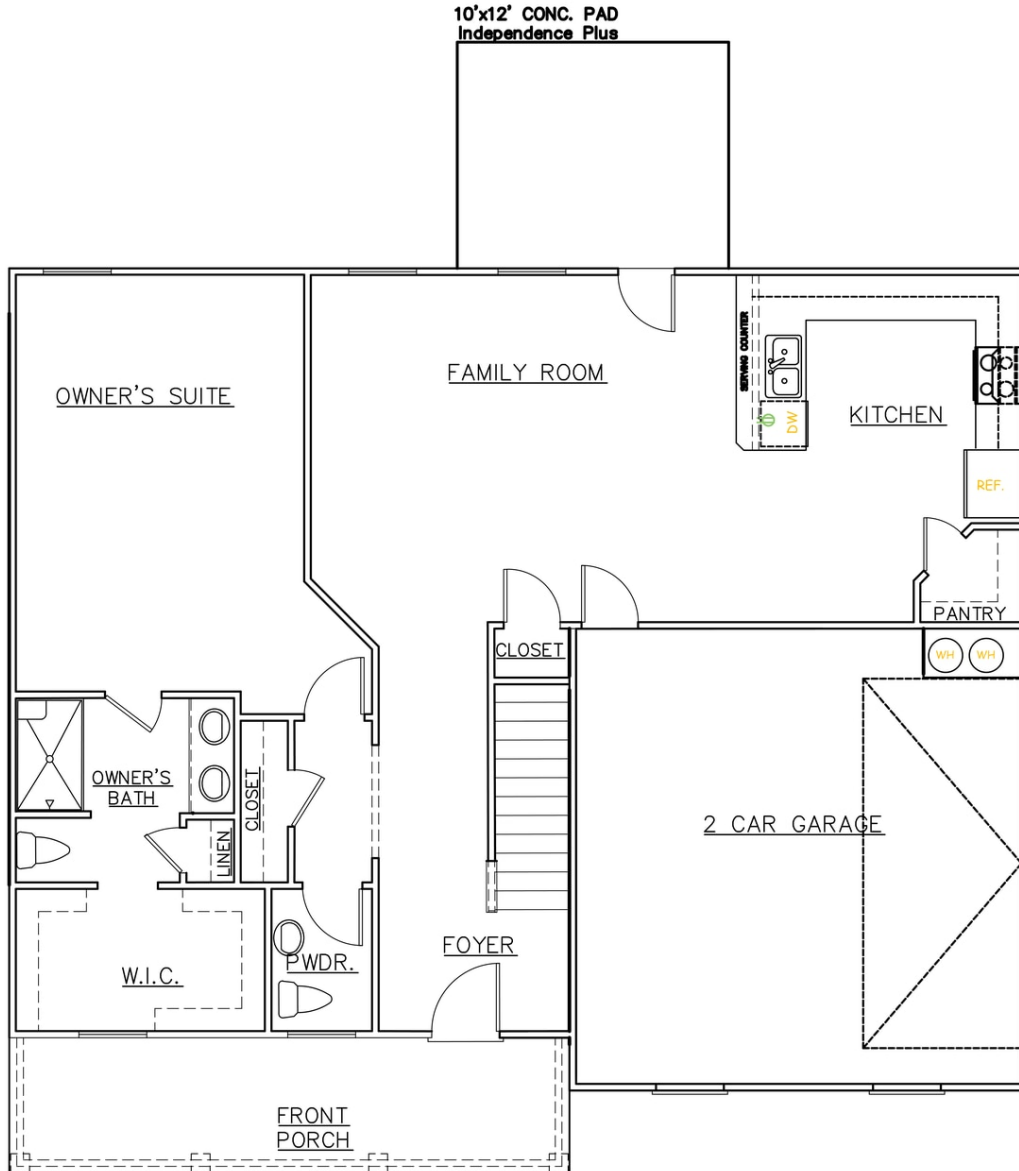

BOLINGBROKE MANOR

125 Caroline Court
Bolingbroke, GA 31210

MIRA

The Mira offers the space your family needs to easily unwind or entertain. You will love the modern, open concept design that freely transitions from the family room to the kitchen area. Bonus alert: this plan is complete with two owner's suites (one upstairs and one downstairs) and an upstairs loft area.

HOME DETAILS:

\$346,500

4

3.5

2700

FLOORPLAN

FIRST FLOOR +

FLOORPLAN

SECOND FLOOR