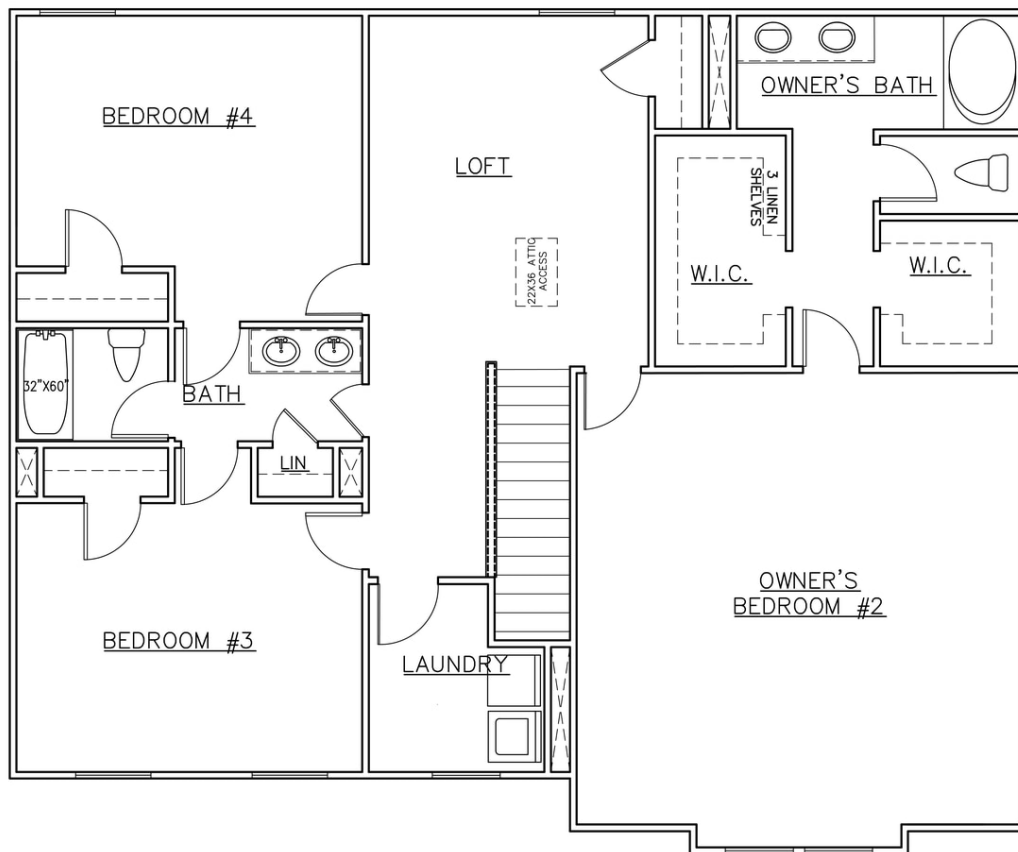

BOLINGBROKE MANOR

125 Caroline Court
Bolingbroke, GA 31210

MIRA

The Mira offers the space your family needs to easily unwind or entertain. You will love the modern, open concept design that freely transitions from the family room to the kitchen area. Bonus alert: this plan is complete with two owner's suites (one upstairs and one downstairs) and an upstairs loft area.

HOME DETAILS:

\$346,500

4

3.5

2700

FLOORPLAN

FIRST FLOOR +

FLOORPLAN

SECOND FLOOR