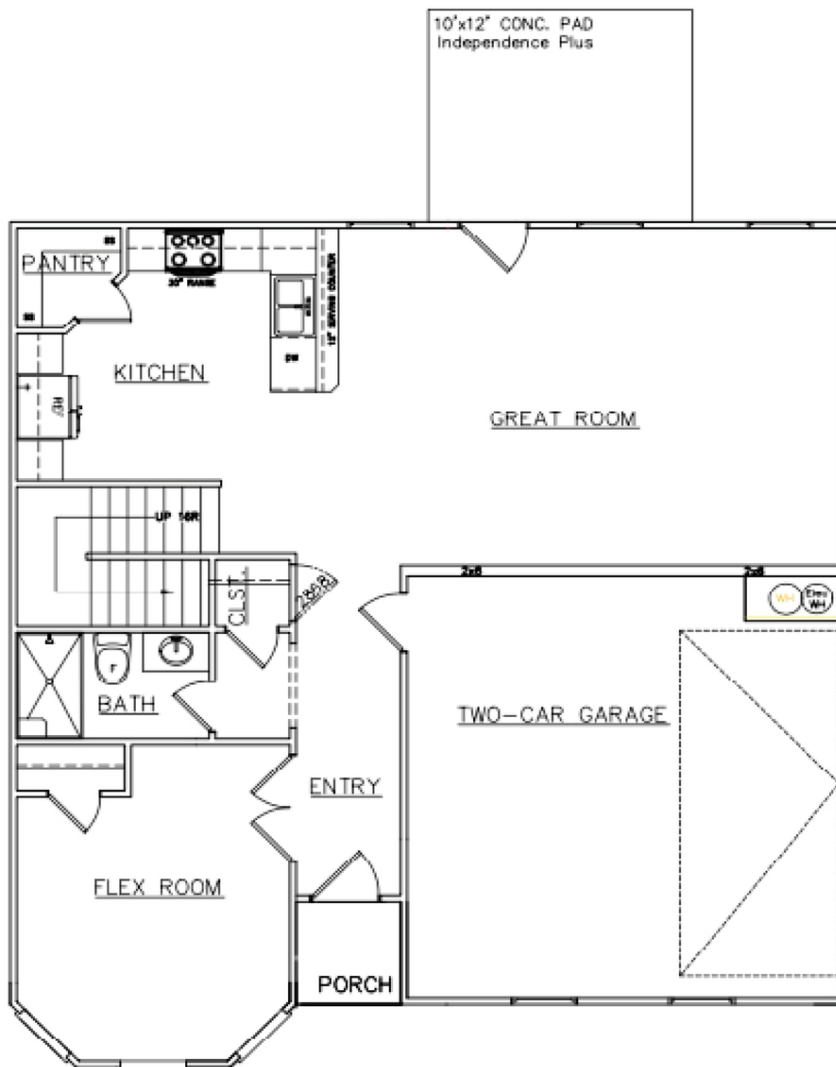

BOLINGBROKE MANOR

155 Caroline Court
Bolingbroke, GA 31210

JODECO SB

The modern, open concept design of the Jodeco allows families to easily spend time together or spread out. Upstairs you'll find three bedrooms and the spacious owner's suite. A flex room is located on the first floor and can be used as a bedroom, office, dining space and more. You will love the thoughtfully arranged kitchen which offers a view to the dining and living area.

HOME DETAILS:

\$324,500

5

3.0

2350

FLOORPLAN

FIRST FLOOR +

FLOORPLAN

SECOND FLOOR