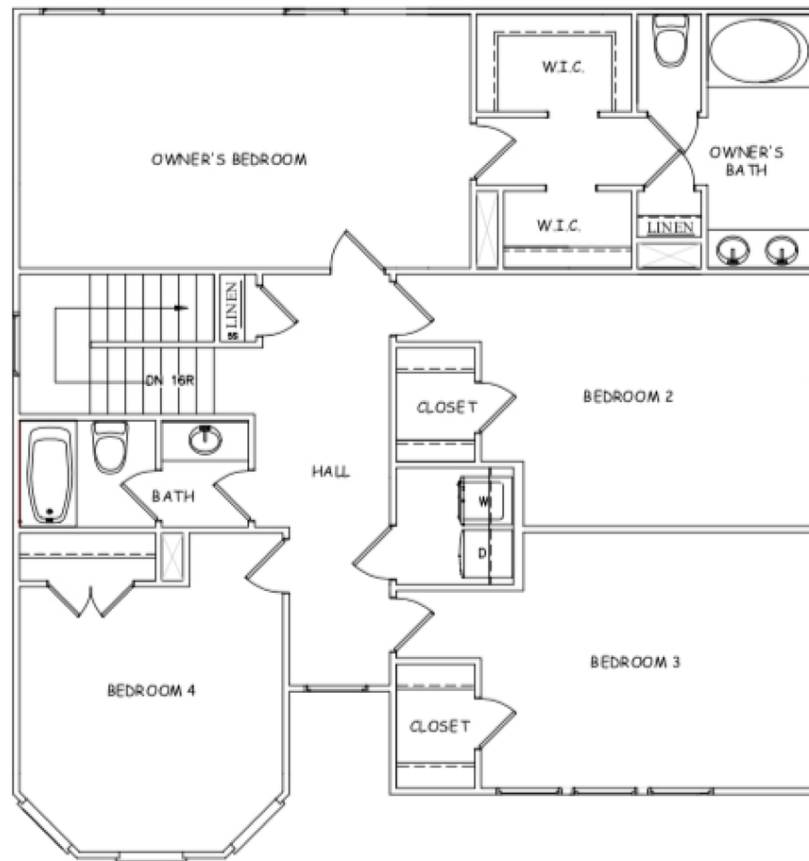

BOLINGBROKE MANOR

155 Caroline Court
Bolingbroke, GA 31210

JODECO SB

The modern, open concept design of the Jodeco allows families to easily spend time together or spread out. Upstairs you'll find three bedrooms and the spacious owner's suite. A flex room is located on the first floor and can be used as a bedroom, office, dining space and more. You will love the thoughtfully arranged kitchen which offers a view to the dining and living area.

HOME DETAILS:

\$324,500

5

3.0

2350

FLOORPLAN

FIRST FLOOR +

FLOORPLAN

SECOND FLOOR