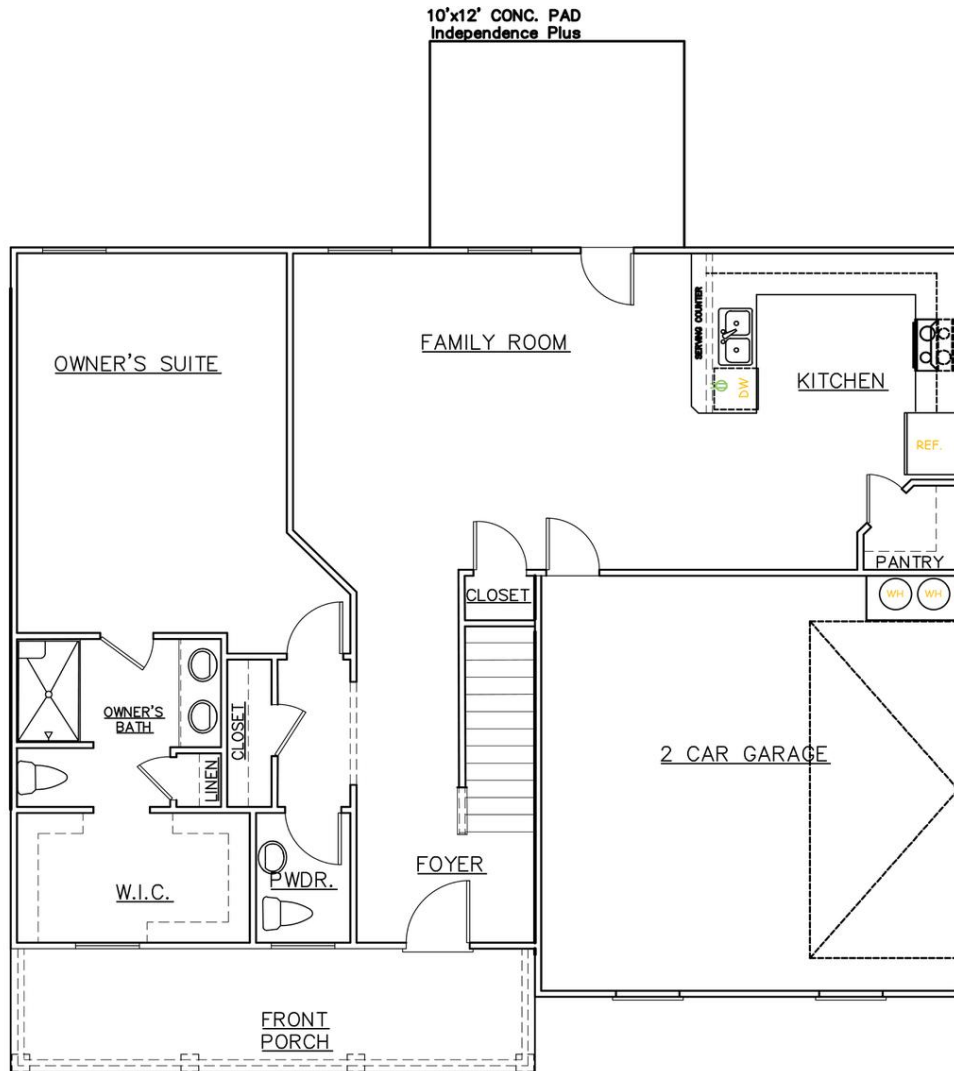

BOLINGBROKE MANOR

206 Sanders Road
Bolingbroke, GA 31210

MIRA

The Mira offers the space your family needs to easily unwind or entertain. You will love the modern, open concept design that freely transitions from the family room to the kitchen area. Bonus alert: this plan is complete with two owner's suites (one upstairs and one downstairs) and an upstairs loft area.

HOME DETAILS:

\$365,500

4

3.5

2700

FLOORPLAN

FIRST FLOOR +

FLOORPLAN

SECOND FLOOR