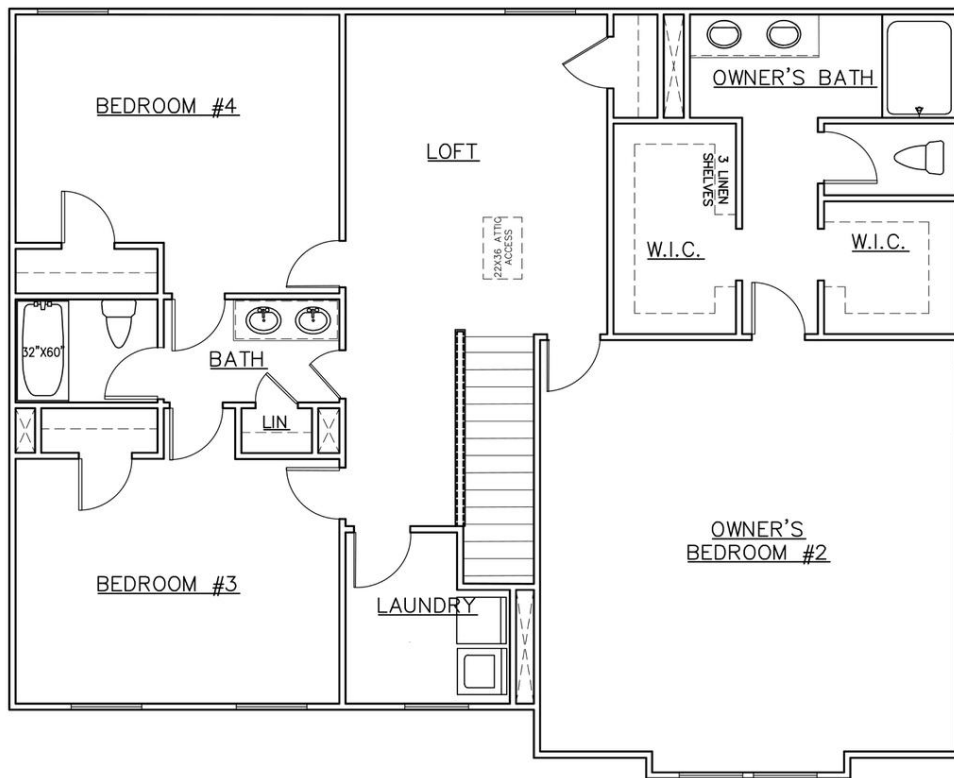

BOLINGBROKE MANOR

206 Sanders Road
Bolingbroke, GA 31210

MIRA

The Mira offers the space your family needs to easily unwind or entertain. You will love the modern, open concept design that freely transitions from the family room to the kitchen area. Bonus alert: this plan is complete with two owner's suites (one upstairs and one downstairs) and an upstairs loft area.

HOME DETAILS:

\$365,500

4

3.5

2700

FLOORPLAN

FIRST FLOOR +

FLOORPLAN

SECOND FLOOR