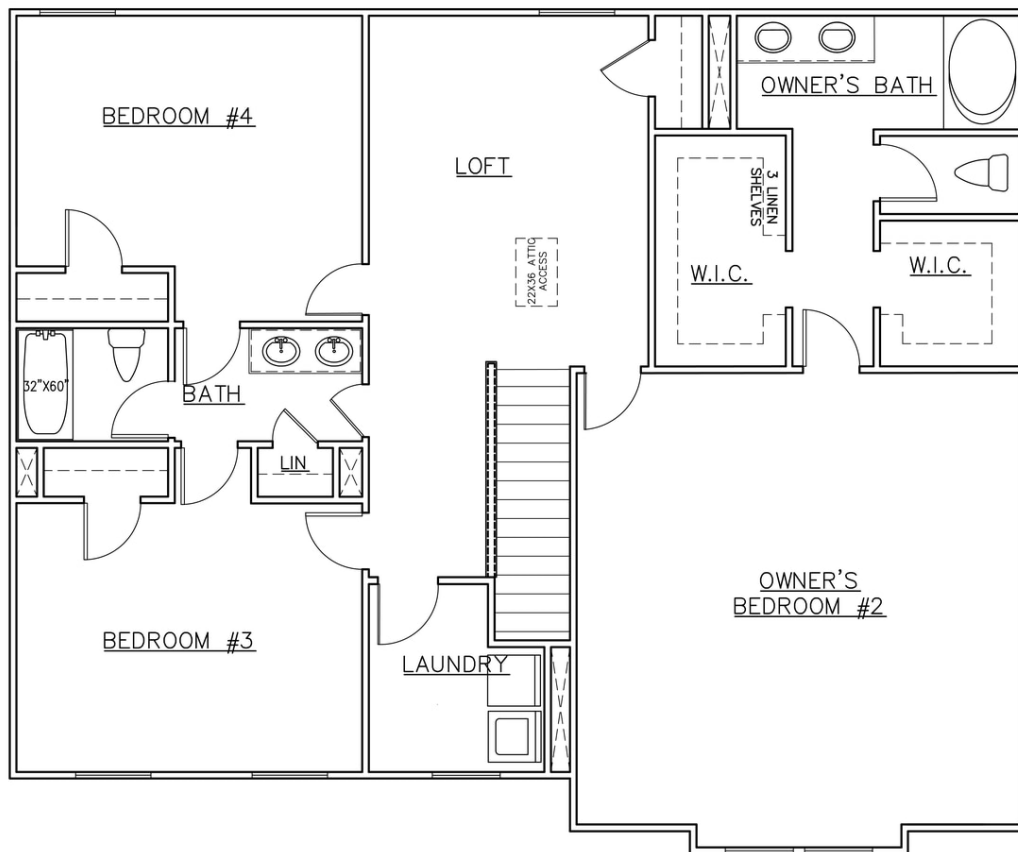

BOLINGBROKE MANOR

MIRA

The Mira offers the space your family needs to easily unwind or entertain. You will love the modern, open concept design that freely transitions from the family room to the kitchen area. Bonus alert: this plan is complete with two owner's suites (one upstairs and one downstairs) and an upstairs loft area.

HOME DETAILS: SINGLE FAMILY

FLOORPLAN

FIRST FLOOR +

FLOORPLAN

SECOND FLOOR