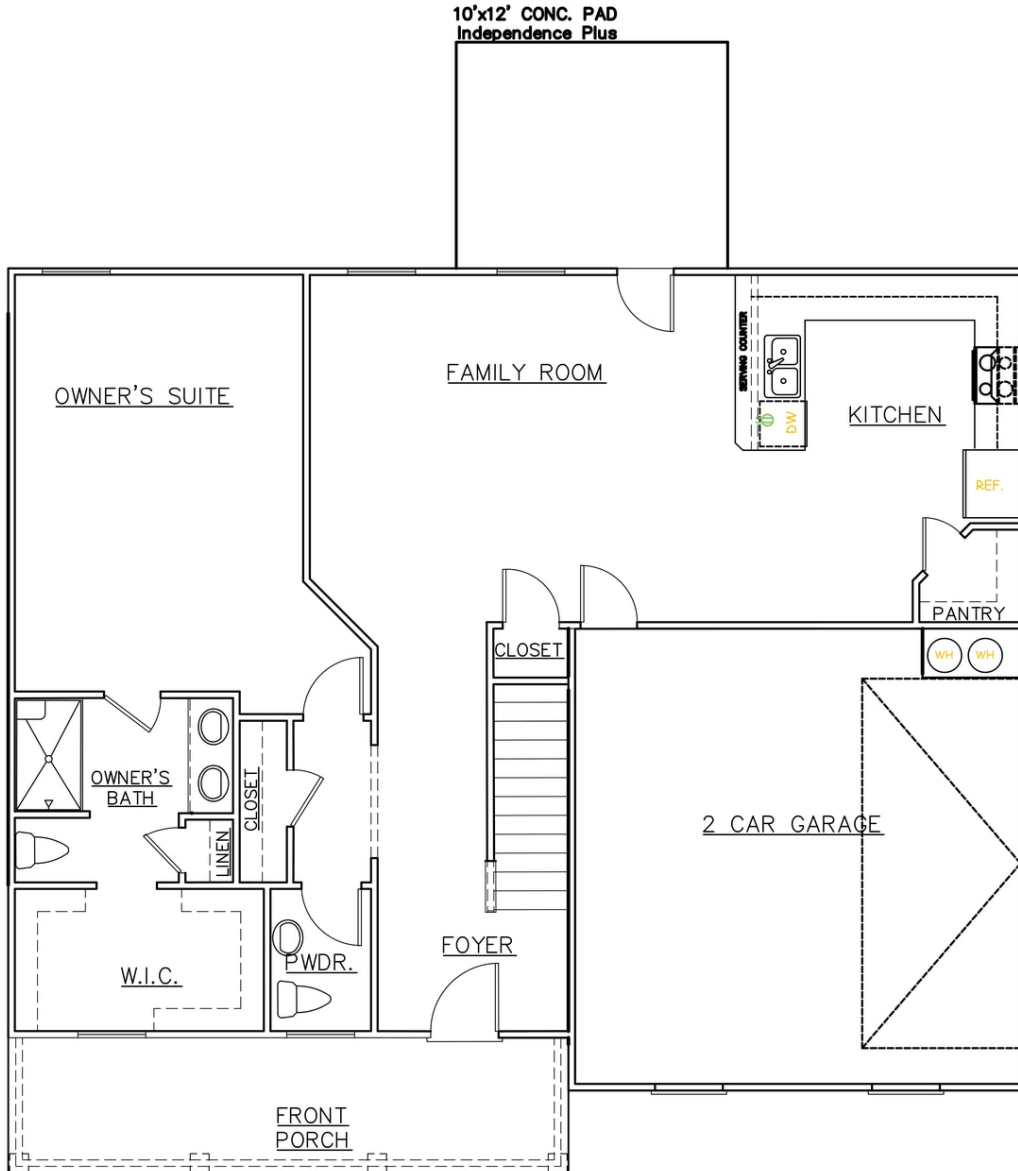

BOLINGBROKE MANOR

MIRA

The Mira offers the space your family needs to easily unwind or entertain. You will love the modern, open concept design that freely transitions from the family room to the kitchen area. Bonus alert: this plan is complete with two owner's suites (one upstairs and one downstairs) and an upstairs loft area.

HOME DETAILS: SINGLE FAMILY

FLOORPLAN

FIRST FLOOR +

FLOORPLAN

SECOND FLOOR