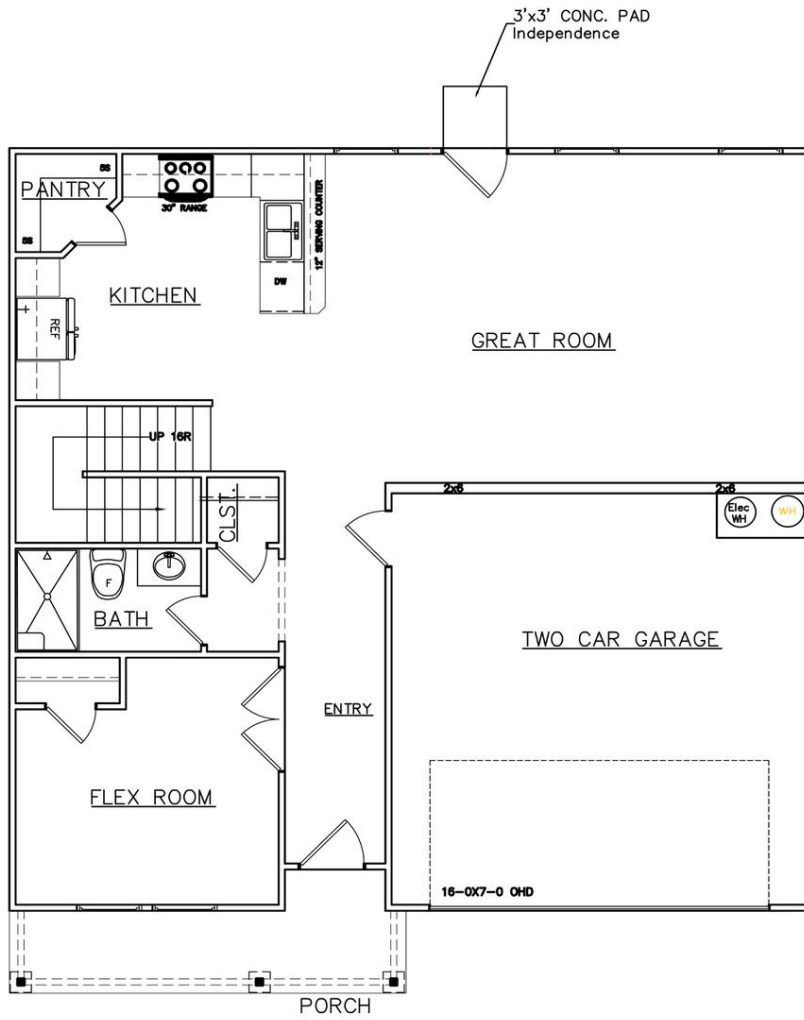

LIBERTY SQUARE PARK

1055 Bluecoat Circle
Hampton, GA 30228

JODECO FP

The modern, open concept design of the Jodeco allows families to easily spend time together or spread out. Upstairs you'll find three bedrooms and the spacious owner's suite. A flex room is located on the first floor and can be used as a bedroom, office, dining space and more. You will love the thoughtfully arranged kitchen which offers a view to the dining and living area.

HOME DETAILS:

\$389,490

5

3.0

2315

FLOORPLAN

FIRST FLOOR

FLOORPLAN

SECOND FLOOR