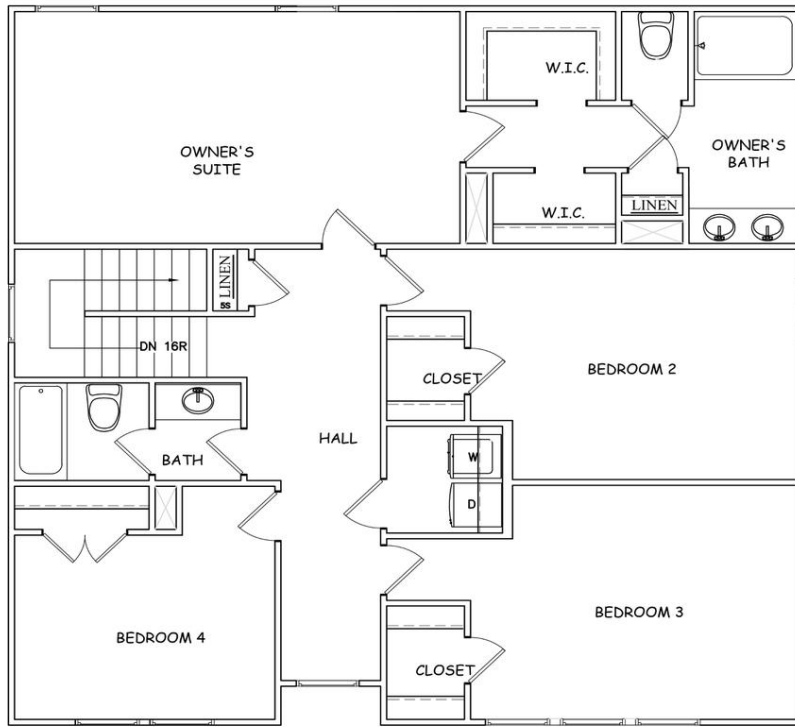

LIBERTY SQUARE PARK

1055 Bluecoat Circle
Hampton, GA 30228

JODECO FP

The modern, open concept design of the Jodeco allows families to easily spend time together or spread out. Upstairs you'll find three bedrooms and the spacious owner's suite. A flex room is located on the first floor and can be used as a bedroom, office, dining space and more. You will love the thoughtfully arranged kitchen which offers a view to the dining and living area.

HOME DETAILS:

\$389,490

5

3.0

2315

FLOORPLAN

FIRST FLOOR

FLOORPLAN

SECOND FLOOR