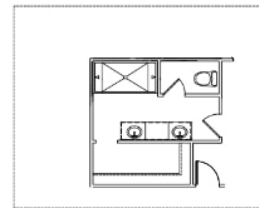

OPTIONAL STAND ALONE TUB

OPTIONAL 7FT SHOWER

OPT SECOND FLOOR PLAN

(SCALE 1/8" = 1')

1ST FLOOR