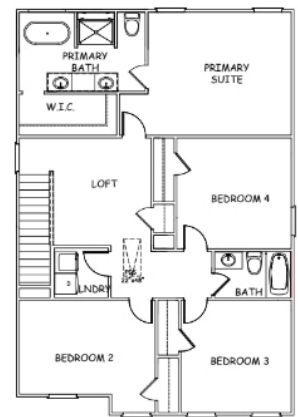

OPTIONAL STAND ALONE TUB

OPTIONAL 7FT SHOWER

OPT SECOND FLOOR PLAN

(SCALE 1/8" = 1')

1ST FLOOR