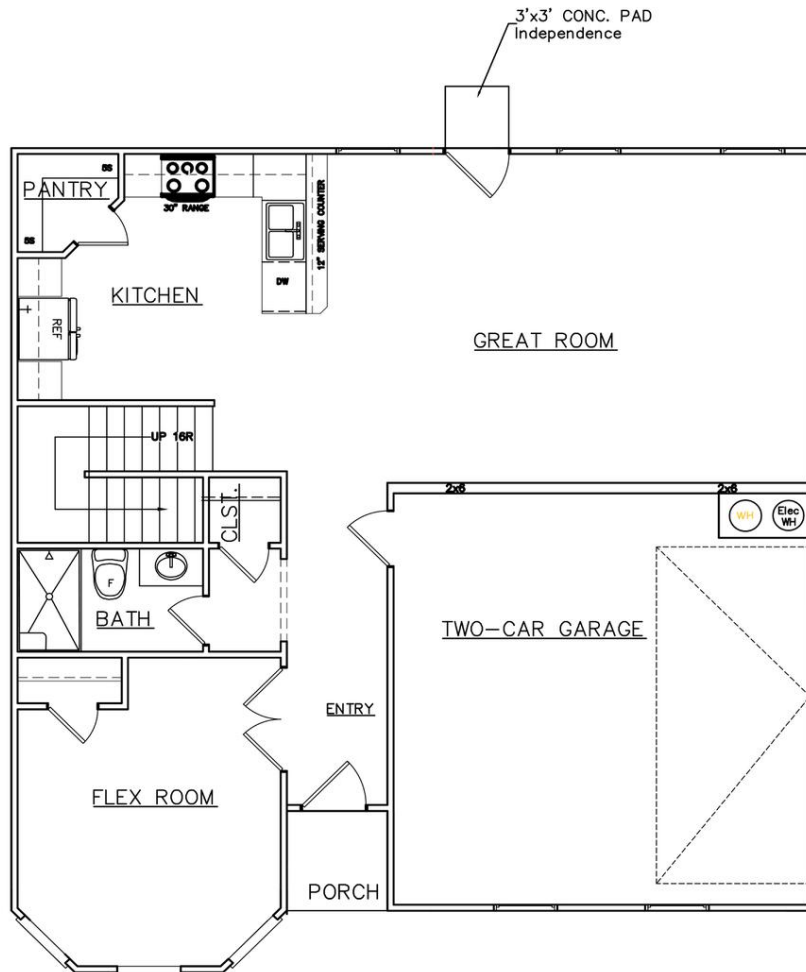

HIGHGROVE

100 Werner Grove Road
Locust Grove, GA 30248

JODECO SB

The modern, open concept design of the Jodeco allows families to easily spend time together or spread out. Upstairs you'll find three bedrooms and the spacious owner's suite. A flex room is located on the first floor and can be used as a bedroom, office, dining space and more. You will love the thoughtfully arranged kitchen which offers a view to the dining and living area.

HOME DETAILS:

\$412,990

5

3.0

2350

FLOORPLAN

FIRST FLOOR

FLOORPLAN

SECOND FLOOR