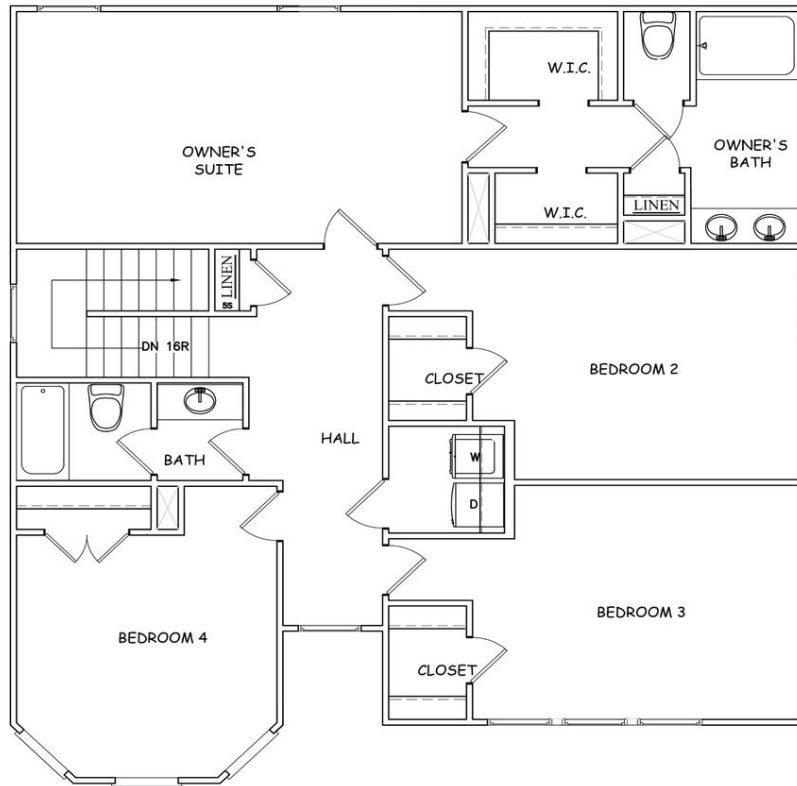

HIGHGROVE

100 Werner Grove Road
Locust Grove, GA 30248

JODECO SB

The modern, open concept design of the Jodeco allows families to easily spend time together or spread out. Upstairs you'll find three bedrooms and the spacious owner's suite. A flex room is located on the first floor and can be used as a bedroom, office, dining space and more. You will love the thoughtfully arranged kitchen which offers a view to the dining and living area.

HOME DETAILS:

\$412,990

5

3.0

2350

FLOORPLAN

FIRST FLOOR

FLOORPLAN

SECOND FLOOR