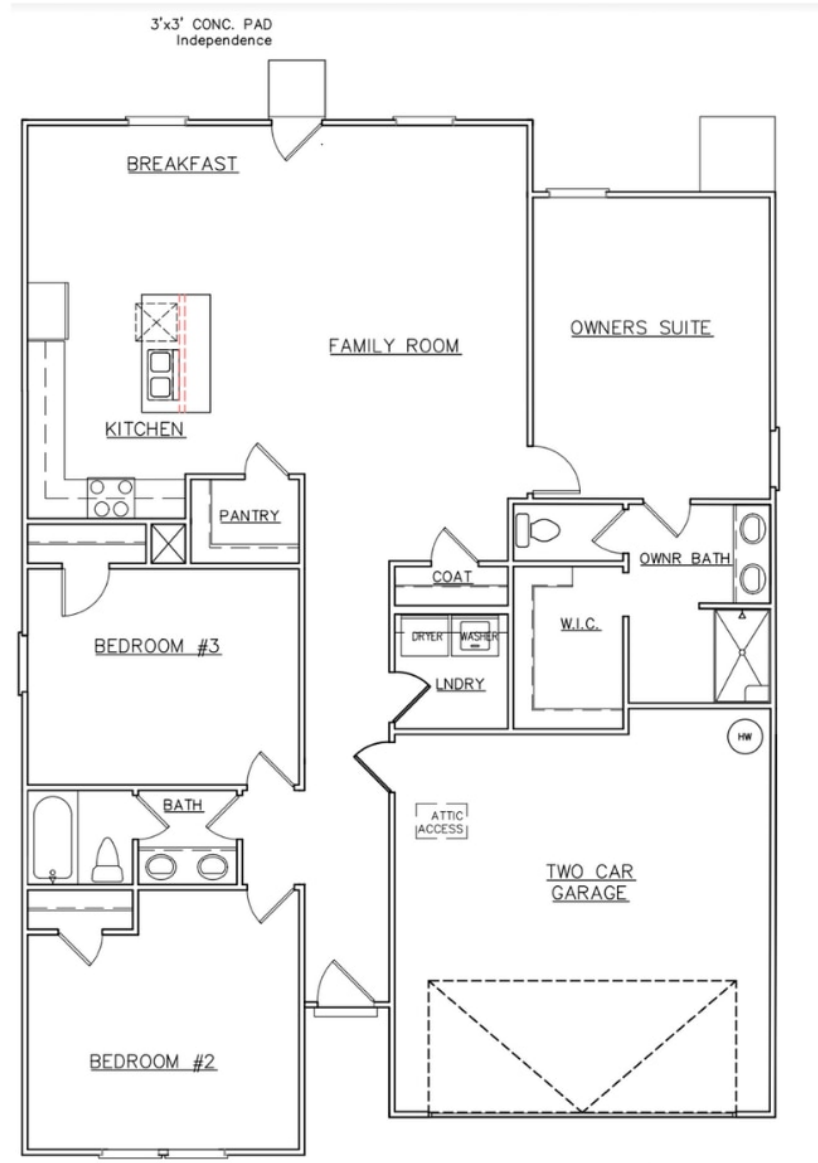

**AUTUMN VALLEY**  
**7253 Winterberry Circle**  
**Macon, GA 31216**

**BURTON**

The Burton Plan features everything you need, all on one level. Plenty of space awaits for your family gatherings in the large living and dining area. The kitchen offers ample cabinet and counter space, plus an island. Fully enjoy first floor living as you easily retreat to one of the two bedrooms or the main level owner's suite.

## FLOORPLAN

## FIRST FLOOR