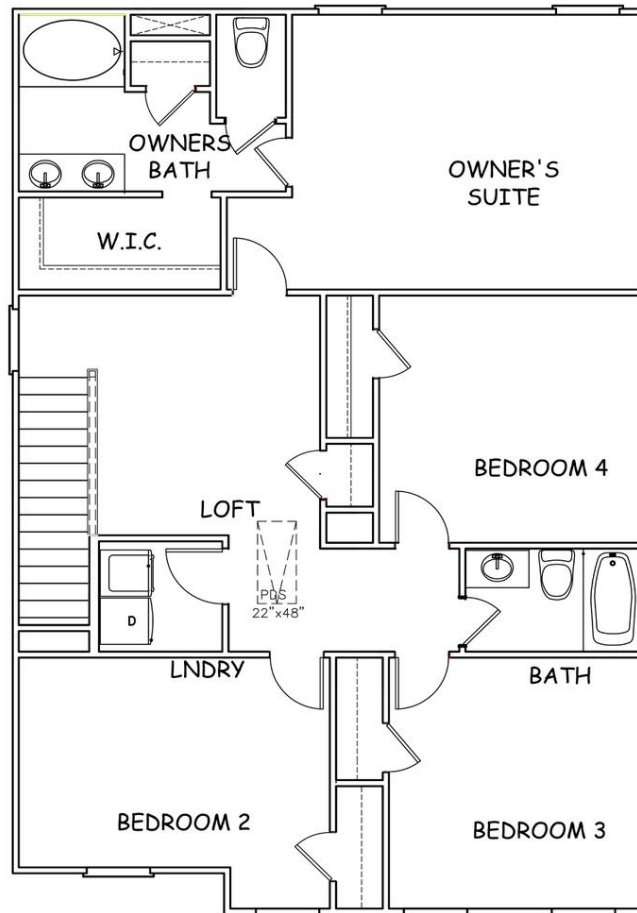

GOODALL WOODS

NOTTLEY

A new home design by Liberty Communities. With 4 bedrooms and 2.5 baths, the brand new 2-story Nottley Plan provides you with the space you need, whether you are hosting family game night or whipping up a quick meal.

HOME DETAILS:

SINGLE FAMILY

4

2.5

2,052

FLOORPLAN

FIRST FLOOR

FLOORPLAN

SECOND FLOOR