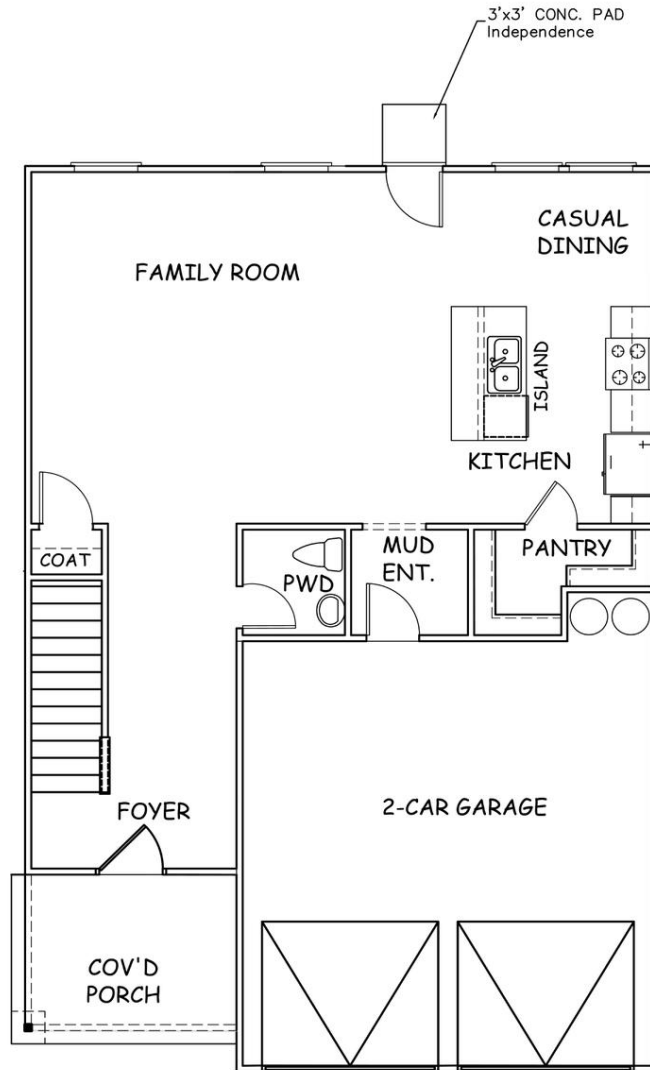

GOODALL WOODS

NOTTLEY

A new home design by Liberty Communities. With 4 bedrooms and 2.5 baths, the brand new 2-story Nottley Plan provides you with the space you need, whether you are hosting family game night or whipping up a quick meal.

HOME DETAILS:

SINGLE FAMILY

4

2.5

2,052

FLOORPLAN

FIRST FLOOR

FLOORPLAN

SECOND FLOOR