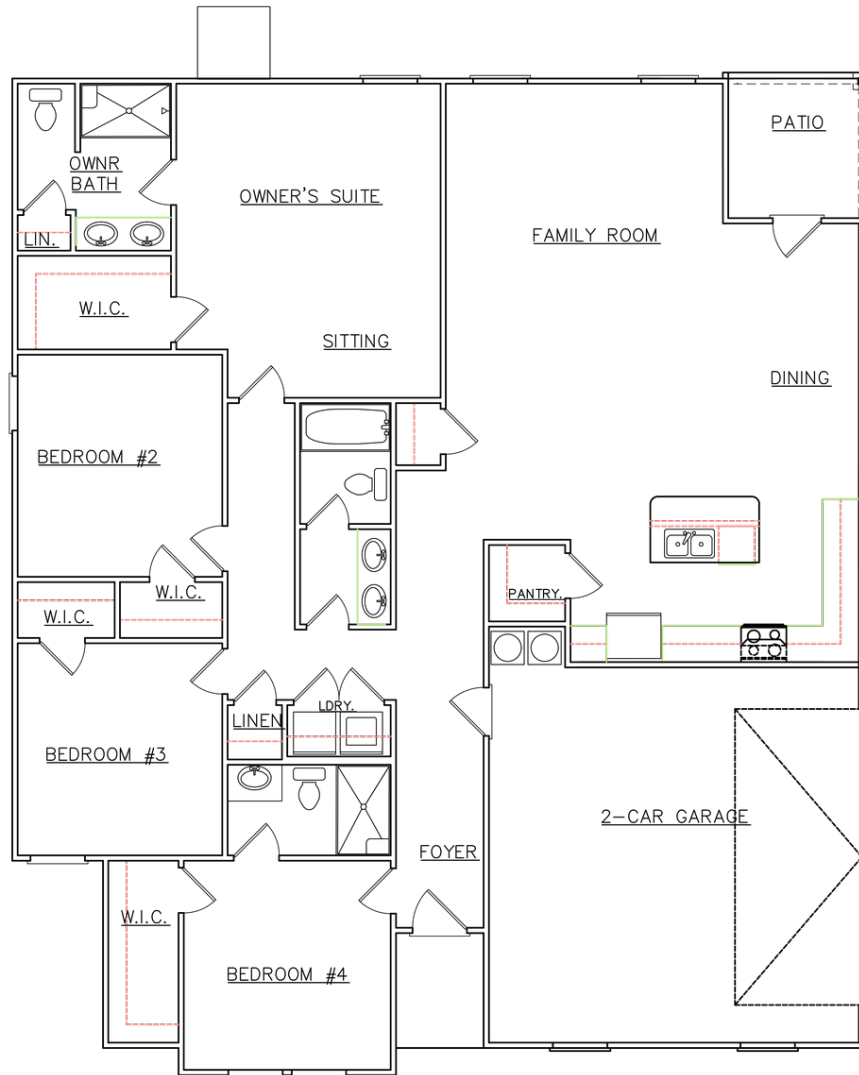

EAST LAKE

SHILOH

The new Shiloh plan offers a fresh and modern layout, all on one level! Plenty of space awaits for family gatherings in the spacious family room and dining area. The kitchen provides you with plenty of cabinet and countertop space, plus an island. You will fully enjoy main floor living as you easily retreat to one of the three bedrooms or the private owner's suite. Be sure to check out the double vanities and walk-in closets.

HOME DETAILS: SINGLE FAMILY

4

3

2,003

FLOORPLAN

FIRST FLOOR