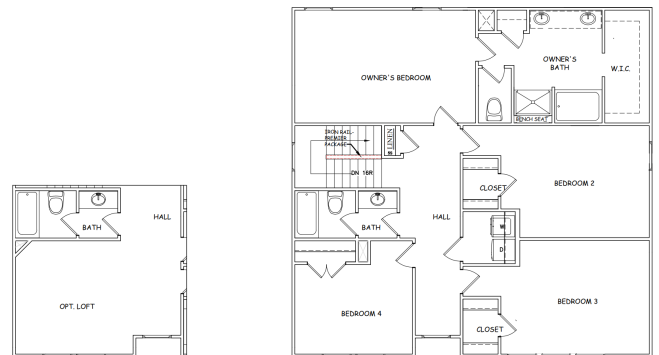

PRESERVE AT AG VILLAGE
**Jodeco Front Porch
Floor Plan**

OPT. GOURMET KITCHEN

OPT. STUDY/FLEX

OPT. BEDROOM/FLEX

FIRST FLOOR PLAN

1ST FLOOR FE

OPT. LOFT

SECOND FLOOR PLAN

OPT. LOFT

OPT. SECOND FLOOR PLAN

2ND FLOOR

2ND FLOOR W/ OPT. BATH