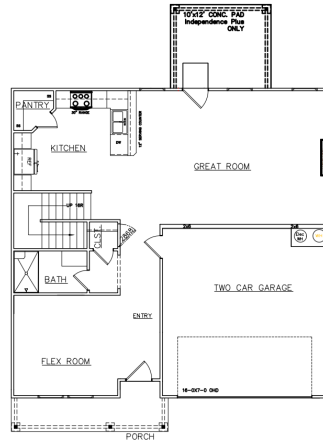

PRESERVE AT AG VILLAGE
**Jodeco Front Porch
Floor Plan**

OPT. GOURMET KITCHEN

OPT. STUDY/FLEX

OPT. BEDROOM/FLEX

FIRST FLOOR PLAN

1ST FLOOR FE

OPT. LOFT

SECOND FLOOR PLAN

OPT. LOFT

OPT. SECOND FLOOR PLAN

2ND FLOOR

2ND FLOOR W/ OPT. BATH