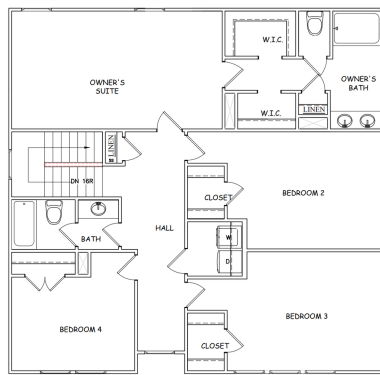

THE ENCLAVE AT DIAL FARM PHASE III  
**JODECO FP**  
**Floor Plan**

OPT. GOURMET KITCHEN

OPT. STUDY/FLEX

OPT. BEDROOM/FLEX

FIRST FLOOR FE - INDEPENDENCE

OPT. LOFT

SECOND FLOOR PLAN

OPT. GOURMET KITCHEN

OPT. STUDY/FLEX

OPT. BEDROOM/FLEX

FIRST FLOOR PLAN

SECOND FLOOR - INDEPENDENCE

1ST FLOOR FE