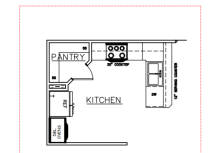

THE ENCLAVE AT DIAL FARM PHASE III  
**JODECO FP**  
**Floor Plan**

OPT. GOURMET KITCHEN

OPT. STUDY/FLEX

OPT. BEDROOM/FLEX

FIRST FLOOR FE - INDEPENDENCE

OPT. LOFT

SECOND FLOOR PLAN

OPT. GOURMET KITCHEN

OPT. STUDY/FLEX

OPT. BEDROOM/FLEX

FIRST FLOOR PLAN

SECOND FLOOR - INDEPENDENCE

1ST FLOOR FE