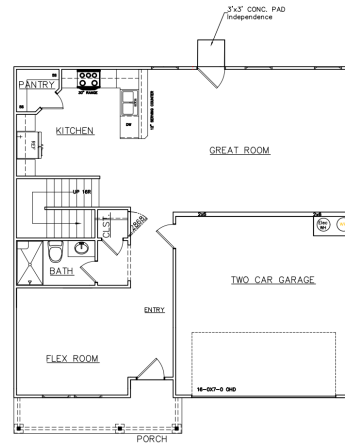

THE ENCLAVE AT DIAL FARM PHASE III  
**JODECO FP**  
**Floor Plan**

OPT. GOURMET KITCHEN

OPT. STUDY/FLEX

OPT. BEDROOM/FLEX

FIRST FLOOR FE - INDEPENDENCE

OPT. LOFT

SECOND FLOOR PLAN

OPT. GOURMET KITCHEN

OPT. STUDY/FLEX

OPT. BEDROOM/FLEX

FIRST FLOOR PLAN

SECOND FLOOR - INDEPENDENCE

1ST FLOOR FE