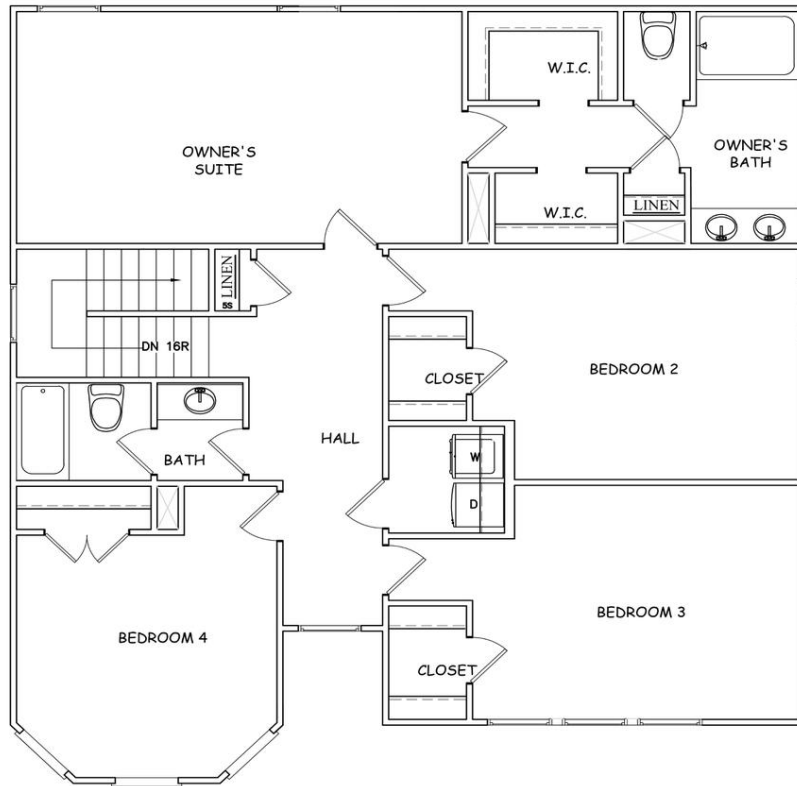

THE ENCLAVE AT DIAL FARM

107 Cowpen Court
Walnut Grove, GA 30052

JODECO SB

The modern, open concept design of the Jodeco allows families to easily spend time together or spread out. Upstairs you'll find three bedrooms and the spacious owner's suite. A flex room is located on the first floor and can be used as a bedroom, office, dining space and more. You will love the thoughtfully arranged kitchen which offers a view to the dining and living area.

HOME DETAILS:

\$447,990

5

3.0

2350

FLOORPLAN

FIRST FLOOR

FLOORPLAN

SECOND FLOOR

FLOORPLAN

BASEMENT