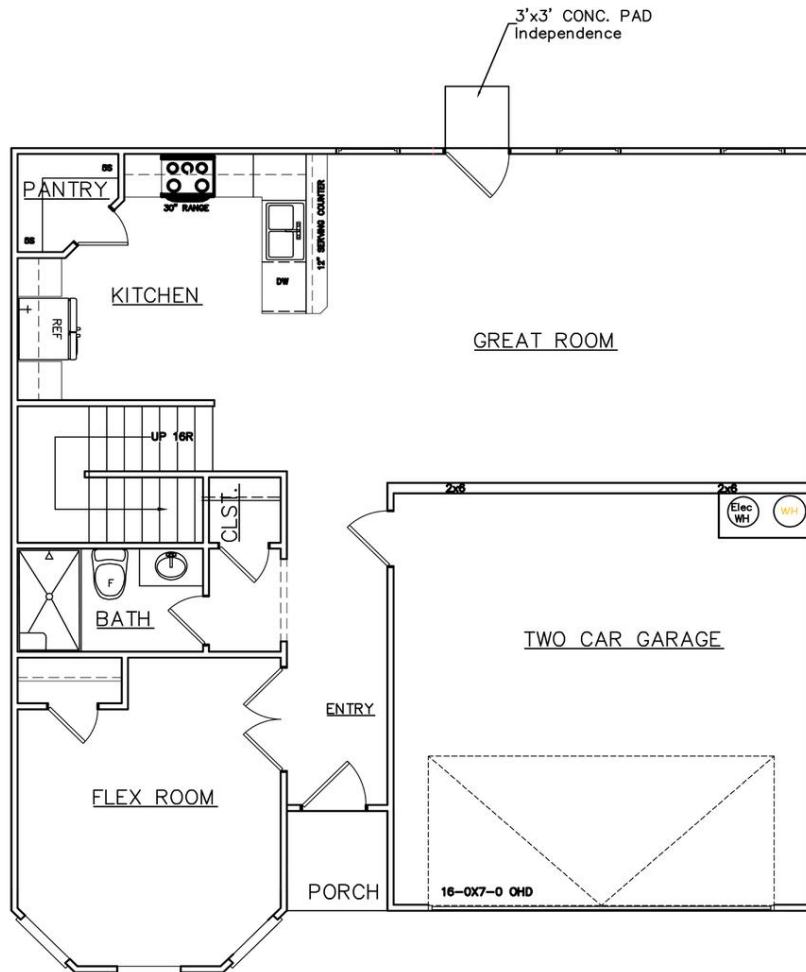

THE ENCLAVE AT DIAL FARM

107 Cowpen Court
Walnut Grove, GA 30052

JODECO SB

The modern, open concept design of the Jodeco allows families to easily spend time together or spread out. Upstairs you'll find three bedrooms and the spacious owner's suite. A flex room is located on the first floor and can be used as a bedroom, office, dining space and more. You will love the thoughtfully arranged kitchen which offers a view to the dining and living area.

HOME DETAILS:

\$447,990

5

3.0

2350

FLOORPLAN

FIRST FLOOR

FLOORPLAN

SECOND FLOOR

FLOORPLAN

BASEMENT