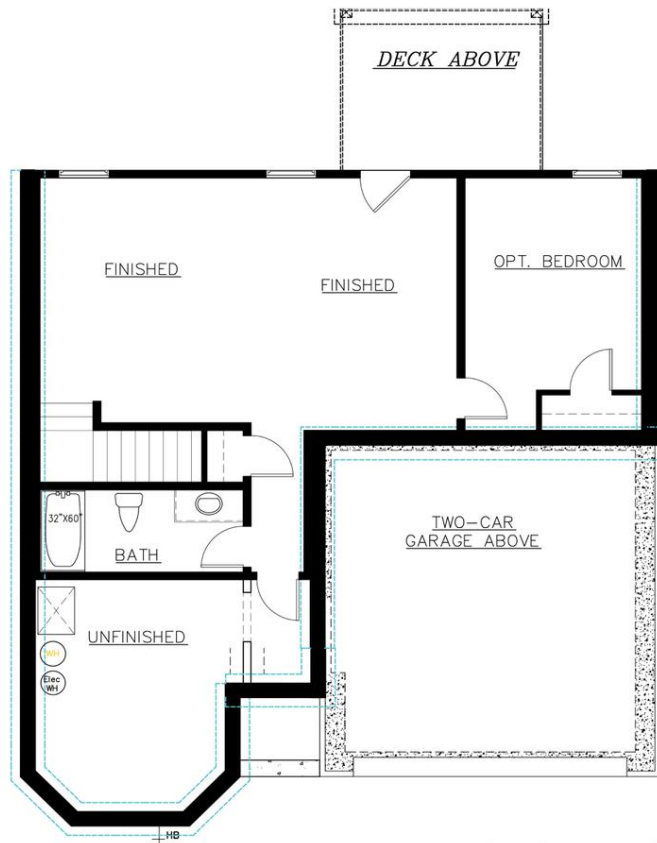

THE ENCLAVE AT DIAL FARM

107 Cowpen Court
Walnut Grove, GA 30052

JODECO SB

The modern, open concept design of the Jodeco allows families to easily spend time together or spread out. Upstairs you'll find three bedrooms and the spacious owner's suite. A flex room is located on the first floor and can be used as a bedroom, office, dining space and more. You will love the thoughtfully arranged kitchen which offers a view to the dining and living area.

HOME DETAILS:

\$447,990

5

3.0

2350

FLOORPLAN

FIRST FLOOR

FLOORPLAN

SECOND FLOOR

FLOORPLAN

BASEMENT