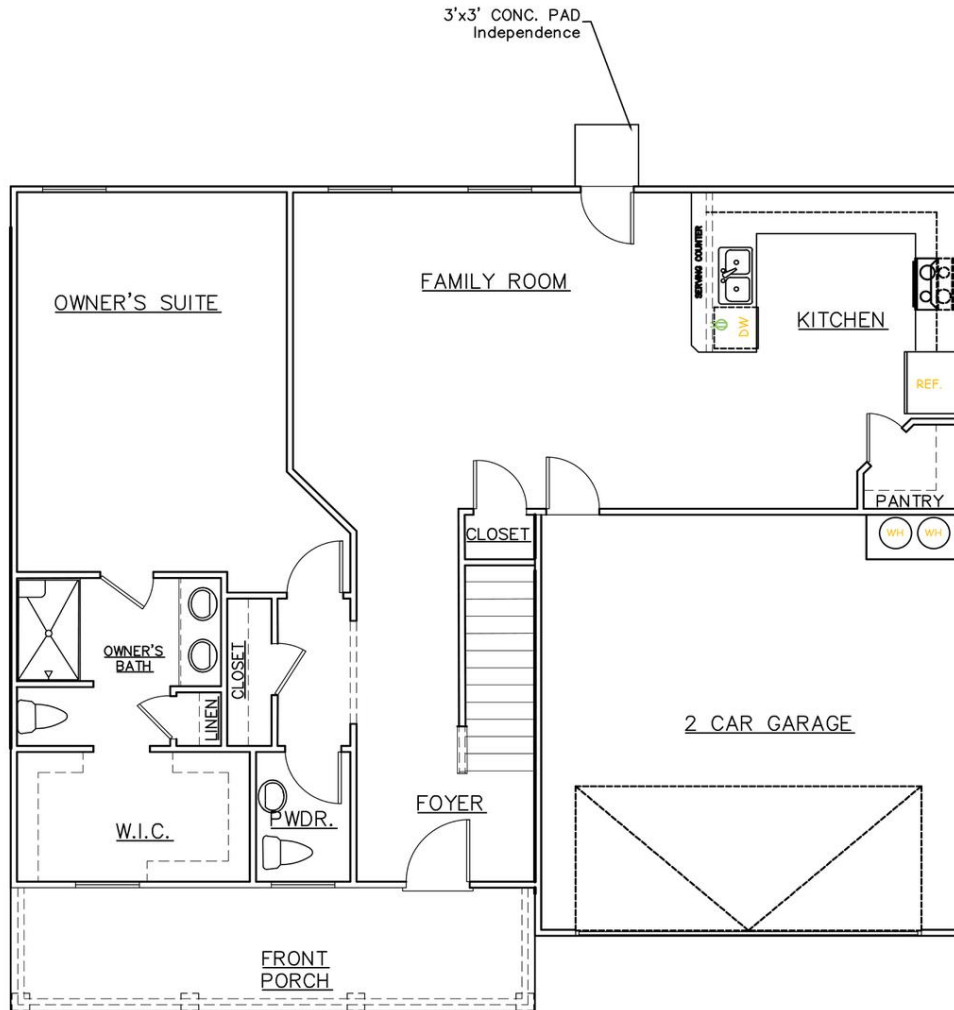

THE ENCLAVE AT DIAL FARM

261 Sandy Creek Drive
Walnut Grove, GA 30052

MIRA

The Mira offers the space your family needs to easily unwind or entertain. You will love the modern, open concept design that freely transitions from the family room to the kitchen area. Bonus alert: this plan is complete with two owner's suites (one upstairs and one downstairs) and an upstairs loft area.

HOME DETAILS:

\$448,990

4

3.5

2700

FLOORPLAN

FIRST FLOOR

FLOORPLAN

SECOND FLOOR