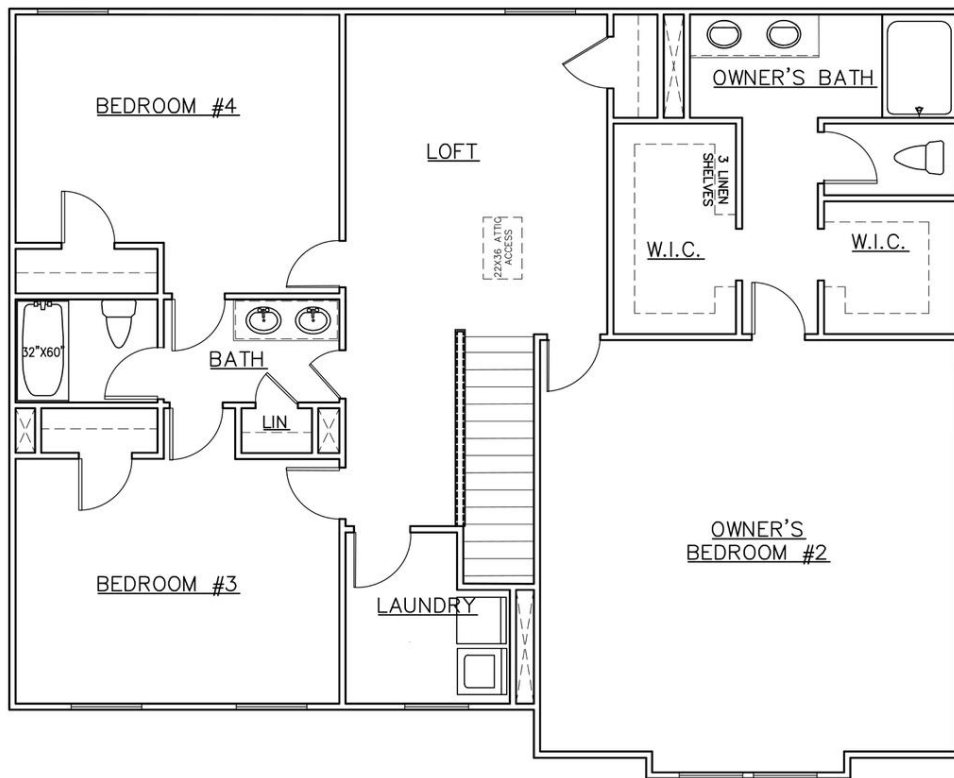

THE ENCLAVE AT DIAL FARM

261 Sandy Creek Drive
Walnut Grove, GA 30052

MIRA

The Mira offers the space your family needs to easily unwind or entertain. You will love the modern, open concept design that freely transitions from the family room to the kitchen area. Bonus alert: this plan is complete with two owner's suites (one upstairs and one downstairs) and an upstairs loft area.

HOME DETAILS:

\$448,990

4

3.5

2700

FLOORPLAN

FIRST FLOOR

FLOORPLAN

SECOND FLOOR