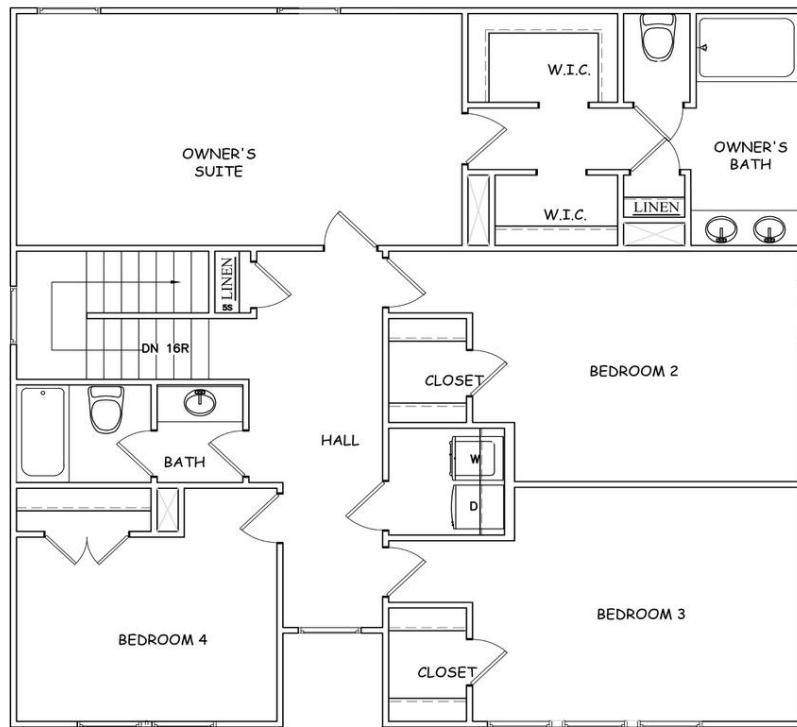

THE ENCLAVE AT DIAL FARM

JODECO BB

The modern, open concept design of the Jodeco allows families to easily spend time together or spread out. Upstairs you'll find three bedrooms and the spacious owner's suite. A flex room is located on the first floor and can be used as a bedroom, office, dining space and more. You will love the thoughtfully arranged kitchen which offers a view to the dining and living area.

HOME DETAILS:

SINGLE FAMILY
Starting at \$392,990

5

3

2,300

FLOORPLAN

FIRST FLOOR

FLOORPLAN

SECOND FLOOR