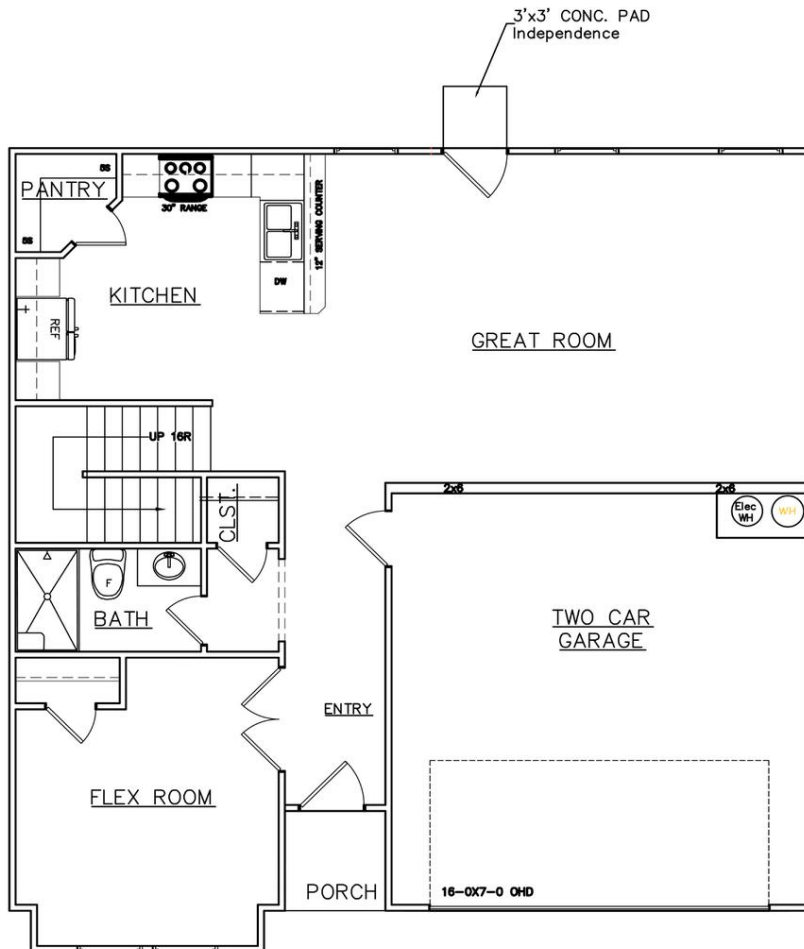

THE ENCLAVE AT DIAL FARM

JODECO BB

The modern, open concept design of the Jodeco allows families to easily spend time together or spread out. Upstairs you'll find three bedrooms and the spacious owner's suite. A flex room is located on the first floor and can be used as a bedroom, office, dining space and more. You will love the thoughtfully arranged kitchen which offers a view to the dining and living area.

HOME DETAILS:

SINGLE FAMILY
Starting at \$392,990

5

3

2,300

FLOORPLAN

FIRST FLOOR

FLOORPLAN

SECOND FLOOR