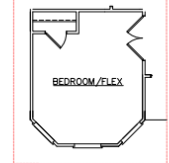

Jodeco 2 Story Bay Floor Plan

FIRST FLOOR PLAN

OPT. GOURMET KITCHEN

OPT. STUDY/FLEX

OPT. BEDROOM/FLEX

1ST FLOOR FE - NEW

FIRST FLOOR PLAN

OPT. GOURMET KITCHEN

OPT. STUDY/FLEX

OPT. BEDROOM/FLEX

1ST FLOOR SE - NEW

OPT. SECOND FLOOR PLAN

OPT. STANDARD TUB

OPT. 7FT SHOWER

2ND FLOOR ALL OPTIONS - NEW