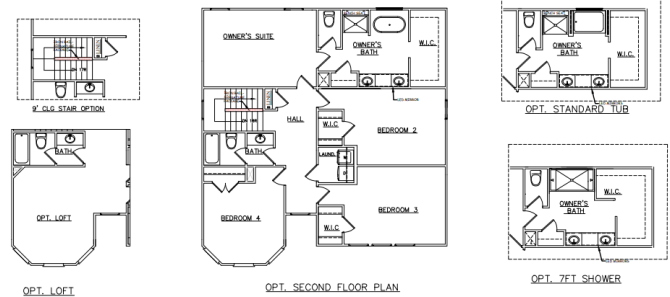

Jodeco 2 Story Bay Floor Plan

FIRST FLOOR PLAN

OPT. GOURMET KITCHEN

OPT. STUDY/FLEX

OPT. BEDROOM/FLEX

1ST FLOOR FE - NEW

FIRST FLOOR PLAN

OPT. GOURMET KITCHEN

OPT. STUDY/FLEX

OPT. BEDROOM/FLEX

1ST FLOOR SE - NEW

OPT. SECOND FLOOR PLAN

OPT. STANDARD TUB

OPT. 7FT SHOWER

2ND FLOOR ALL OPTIONS - NEW