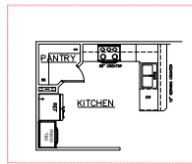

Jodeco 2 Story Bay Floor Plan

FIRST FLOOR PLAN

OPT. GOURMET KITCHEN

OPT. STUDY/FLEX

OPT. BEDROOM/FLEX

1ST FLOOR FE - NEW

FIRST FLOOR PLAN

OPT. GOURMET KITCHEN

OPT. STUDY/FLEX

OPT. BEDROOM/FLEX

1ST FLOOR SE - NEW

OPT. SECOND FLOOR PLAN

OPT. STANDARD TUB

OPT. 7FT SHOWER

2ND FLOOR ALL OPTIONS - NEW