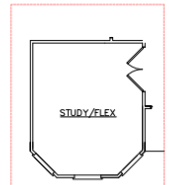

Jodeco 2 Story Bay Floor Plan

FIRST FLOOR PLAN

OPT. GOURMET KITCHEN

OPT. STUDY/FLEX

OPT. BEDROOM/FLEX

1ST FLOOR FE - NEW

FIRST FLOOR PLAN

OPT. GOURMET KITCHEN

OPT. STUDY/FLEX

OPT. BEDROOM/FLEX

1ST FLOOR SE - NEW

OPT. SECOND FLOOR PLAN

OPT. STANDARD TUB

OPT. 7FT SHOWER

2ND FLOOR ALL OPTIONS - NEW