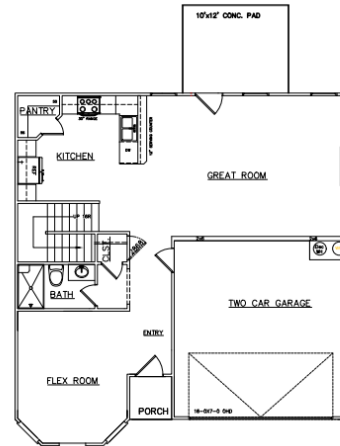

Jodeco 2 Story Bay Floor Plan

FIRST FLOOR PLAN

OPT. GOURMET KITCHEN

OPT. STUDY/FLEX

OPT. BEDROOM/FLEX

1ST FLOOR FE - NEW

FIRST FLOOR PLAN

OPT. GOURMET KITCHEN

OPT. STUDY/FLEX

OPT. BEDROOM/FLEX

1ST FLOOR SE - NEW

OPT. SECOND FLOOR PLAN

OPT. STANDARD TUB

OPT. 7FT SHOWER

2ND FLOOR ALL OPTIONS - NEW