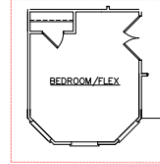

Jodeco 2 Story Bay Floor Plan

FIRST FLOOR PLAN

OPT. GOURMET KITCHEN

OPT. STUDY/FLEX

OPT. BEDROOM/FLEX

1ST FLOOR FE - NEW

FIRST FLOOR PLAN

OPT. GOURMET KITCHEN

OPT. STUDY/FLEX

OPT. BEDROOM/FLEX

1ST FLOOR SE - NEW

OPT. SECOND FLOOR PLAN

OPT. STANDARD TUB

OPT. 7FT SHOWER

2ND FLOOR ALL OPTIONS - NEW