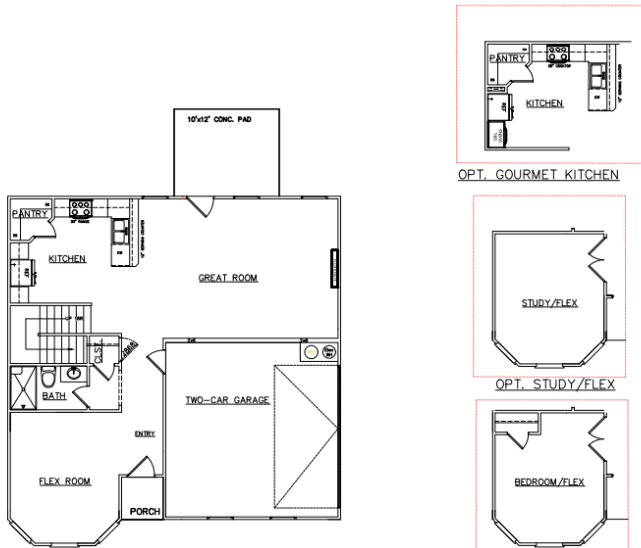

Jodeco 2 Story Bay Floor Plan

FIRST FLOOR PLAN

OPT. GOURMET KITCHEN

OPT. STUDY/FLEX

OPT. BEDROOM/FLEX

1ST FLOOR FE - NEW

FIRST FLOOR PLAN

OPT. GOURMET KITCHEN

OPT. STUDY/FLEX

OPT. BEDROOM/FLEX

1ST FLOOR SE - NEW

OPT. SECOND FLOOR PLAN

OPT. STANDARD TUB

OPT. 7FT SHOWER

2ND FLOOR ALL OPTIONS - NEW