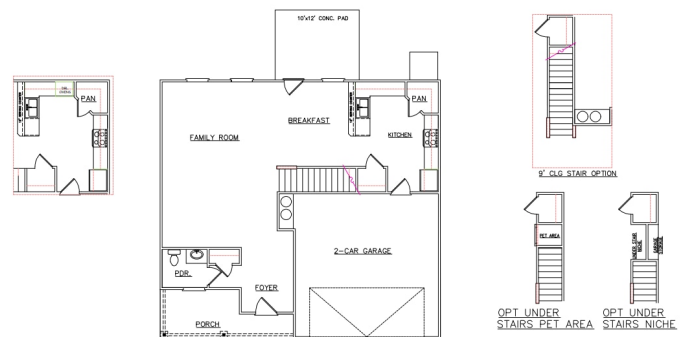

OPT. SECOND FLOOR PLAN

OPTIONAL 5 PIECE

OPT. 7 FT SHOWER

2ND FLOOR ALL OPTIONS

754 FIN. SQ. FT.

FINISHED BASEMENT PLAN

FIRST FLOOR PLAN

FINISHED BASEMENT FE

1ST FLOOR FE