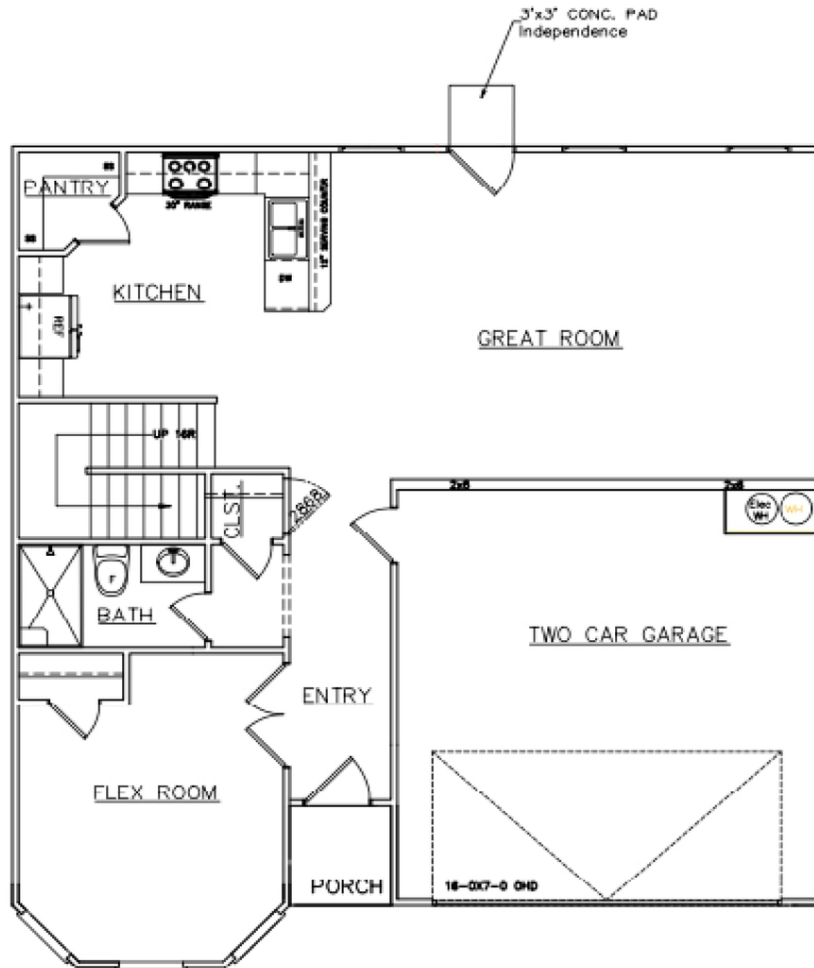

SOUTHGROVE
101 Sunningston Court
Fountain Inn, SC 29644

JODECO 2SB

The modern, open concept design of the Jodeco allows families to easily spend time together or spread out. Upstairs you'll find three bedrooms and the spacious owner's suite. A flex room is located on the first floor and can be used as a bedroom, office, dining space and more. You will love the thoughtfully arranged kitchen which offers a view to the dining and living area.

HOME DETAILS:

\$302,990

5

3.0

2350

FLOORPLAN

FIRST FLOOR

FLOORPLAN

SECOND FLOOR