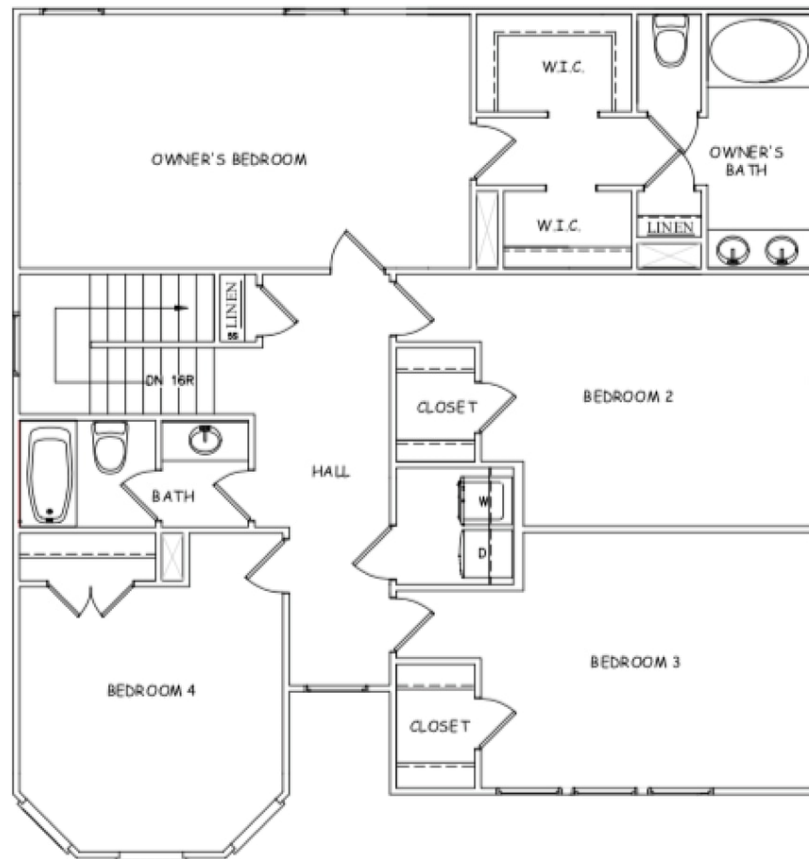

SOUTHGROVE
101 Sunningston Court
Fountain Inn, SC 29644

JODECO 2SB

The modern, open concept design of the Jodeco allows families to easily spend time together or spread out. Upstairs you'll find three bedrooms and the spacious owner's suite. A flex room is located on the first floor and can be used as a bedroom, office, dining space and more. You will love the thoughtfully arranged kitchen which offers a view to the dining and living area.

HOME DETAILS:

\$302,990

5

3.0

2350

FLOORPLAN

FIRST FLOOR

FLOORPLAN

SECOND FLOOR