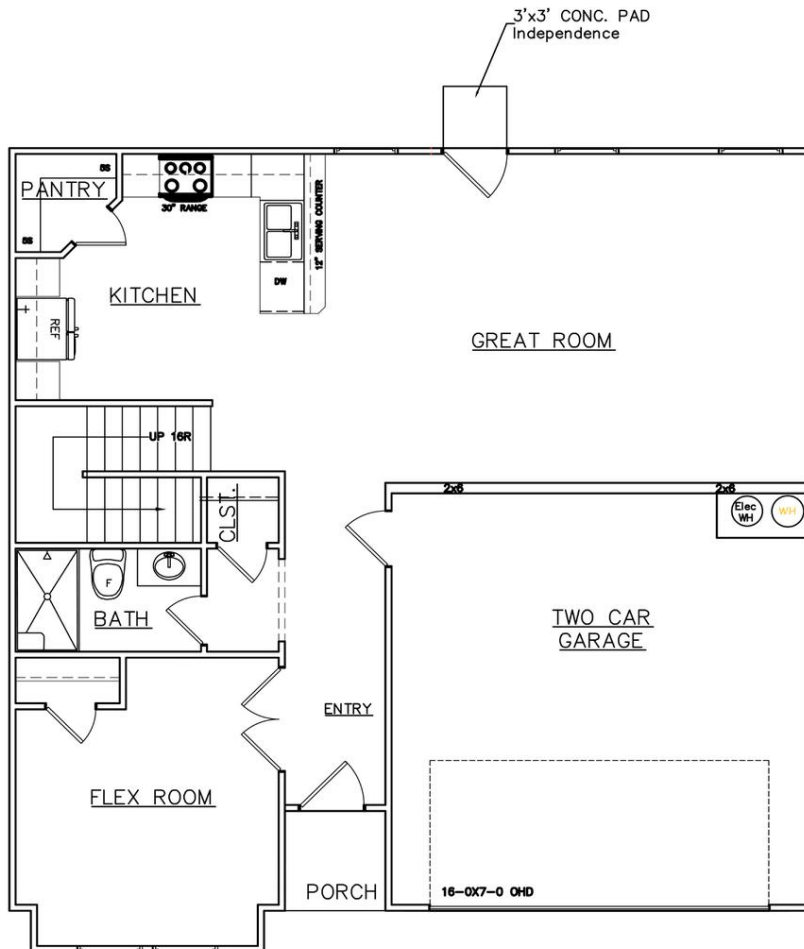

**SOUTHGROVE**  
133 Echline St  
Fountain Inn, SC 29644

**JODECO BB**

The modern, open concept design of the Jodeco allows families to easily spend time together or spread out. Upstairs you'll find three bedrooms and the spacious owner's suite. A flex room is located on the first floor and can be used as a bedroom, office, dining space and more. You will love the thoughtfully arranged kitchen which offers a view to the dining and living area.

## FLOORPLAN

## FIRST FLOOR