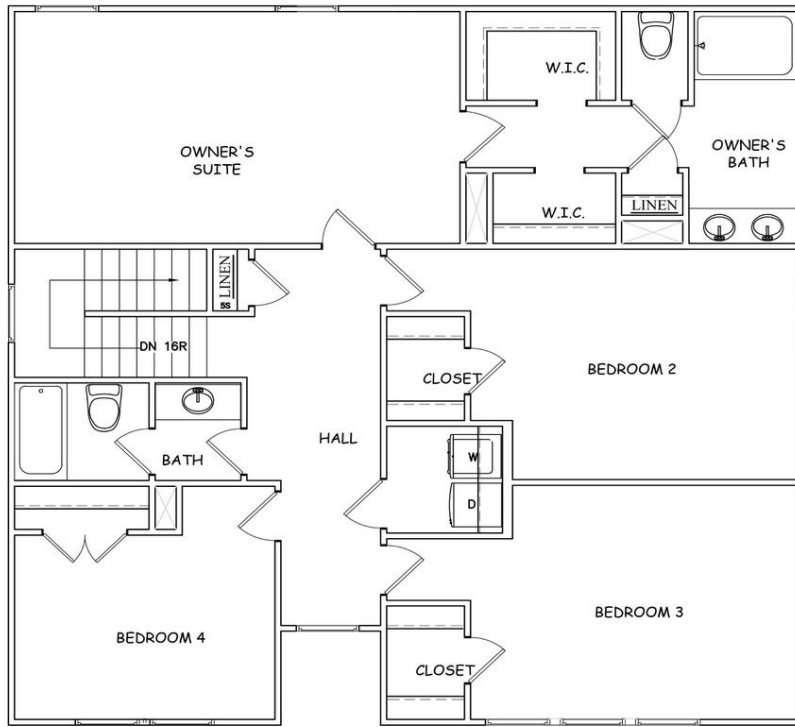

**SOUTHGROVE**  
133 Echline St  
Fountain Inn, SC 29644

**JODECO BB**

The modern, open concept design of the Jodeco allows families to easily spend time together or spread out. Upstairs you'll find three bedrooms and the spacious owner's suite. A flex room is located on the first floor and can be used as a bedroom, office, dining space and more. You will love the thoughtfully arranged kitchen which offers a view to the dining and living area.

## FLOORPLAN

## FIRST FLOOR