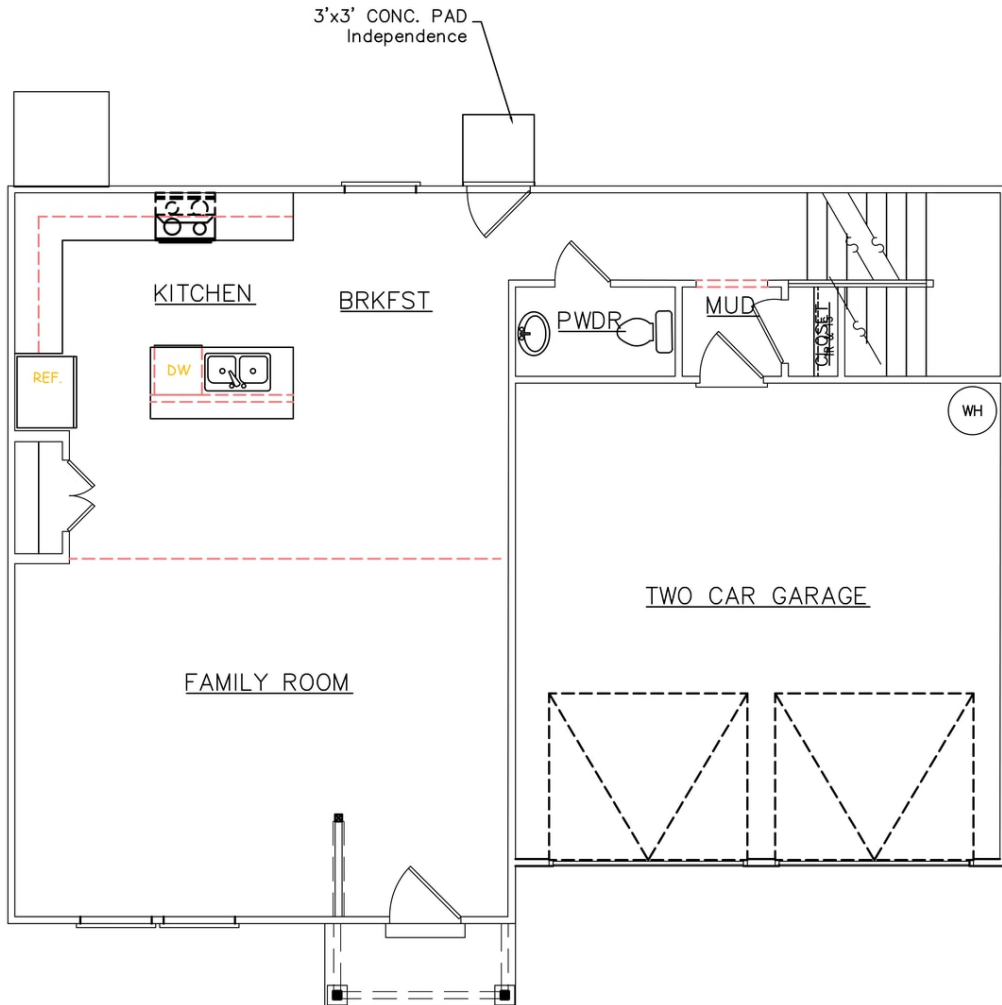

SOUTHGROVE

358 Alyssa Landing Drive
Fountain Inn, SC 29644

RUSSELL

Whether you are hosting family game night or whipping up a quick meal, the Russell plan provides you with the space you need. The kitchen is complete with ample cabinet and counter space, plus an island. Upstairs you'll find three bedrooms and a spacious owner's suite with a sitting area.

HOME DETAILS:

\$280,990

4

2.5

2050

FLOORPLAN

FIRST FLOOR

FLOORPLAN

SECOND FLOOR