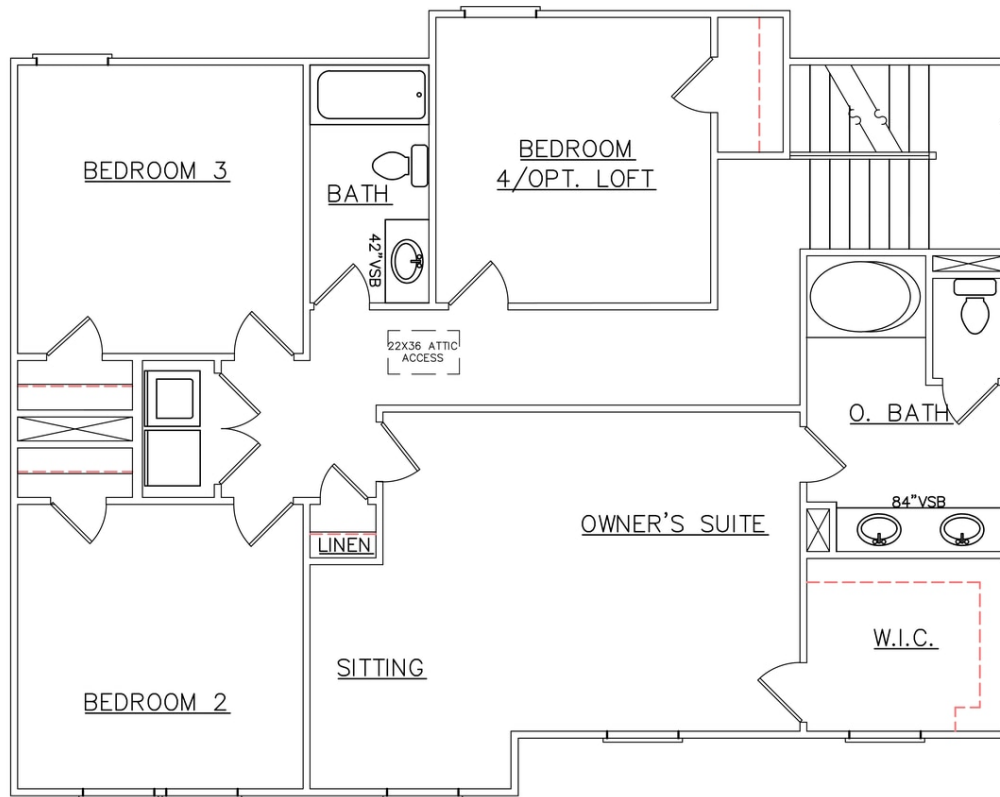

SOUTHGROVE

358 Alyssa Landing Drive
Fountain Inn, SC 29644

RUSSELL

Whether you are hosting family game night or whipping up a quick meal, the Russell plan provides you with the space you need. The kitchen is complete with ample cabinet and counter space, plus an island. Upstairs you'll find three bedrooms and a spacious owner's suite with a sitting area.

HOME DETAILS:

\$280,990

4

2.5

2050

FLOORPLAN

FIRST FLOOR

FLOORPLAN

SECOND FLOOR