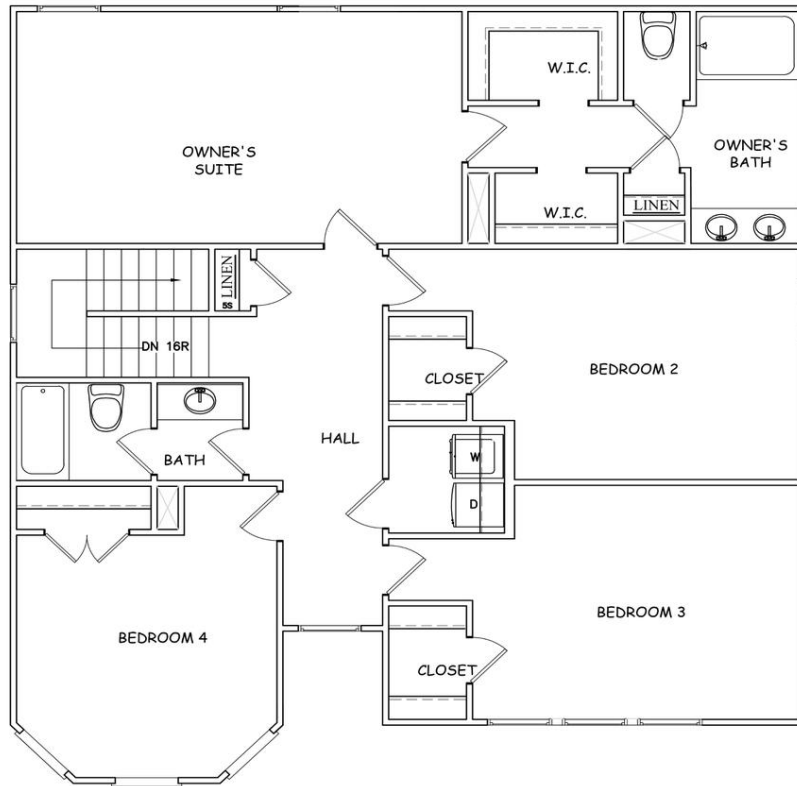

SOUTHGROVE

JODECO 2SB

The modern, open concept design of the Jodeco allows families to easily spend time together or spread out. Upstairs you'll find three bedrooms and the spacious owner's suite. A flex room is located on the first floor and can be used as a bedroom, office, dining space and more. You will love the thoughtfully arranged kitchen which offers a view to the dining and living area.

HOME DETAILS: SINGLE FAMILY

5

3

2,350

FLOORPLAN

FIRST FLOOR

FLOORPLAN

SECOND FLOOR