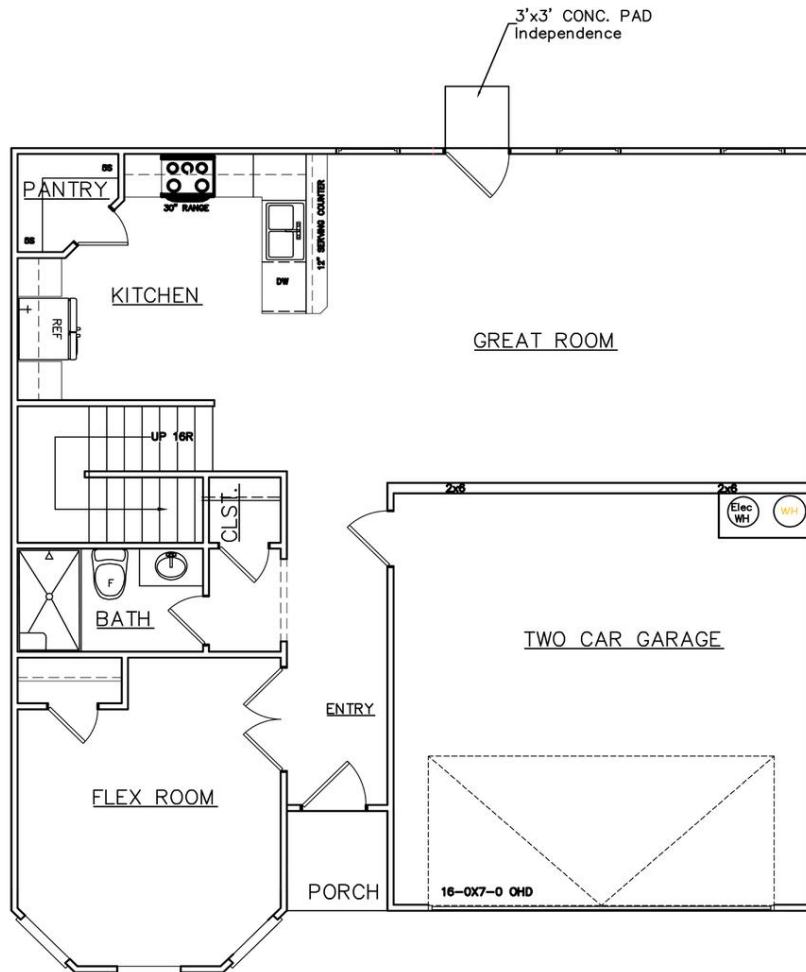

SOUTHGROVE

JODECO 2SB

The modern, open concept design of the Jodeco allows families to easily spend time together or spread out. Upstairs you'll find three bedrooms and the spacious owner's suite. A flex room is located on the first floor and can be used as a bedroom, office, dining space and more. You will love the thoughtfully arranged kitchen which offers a view to the dining and living area.

HOME DETAILS: SINGLE FAMILY

5

3

2,350

FLOORPLAN

FIRST FLOOR

FLOORPLAN

SECOND FLOOR