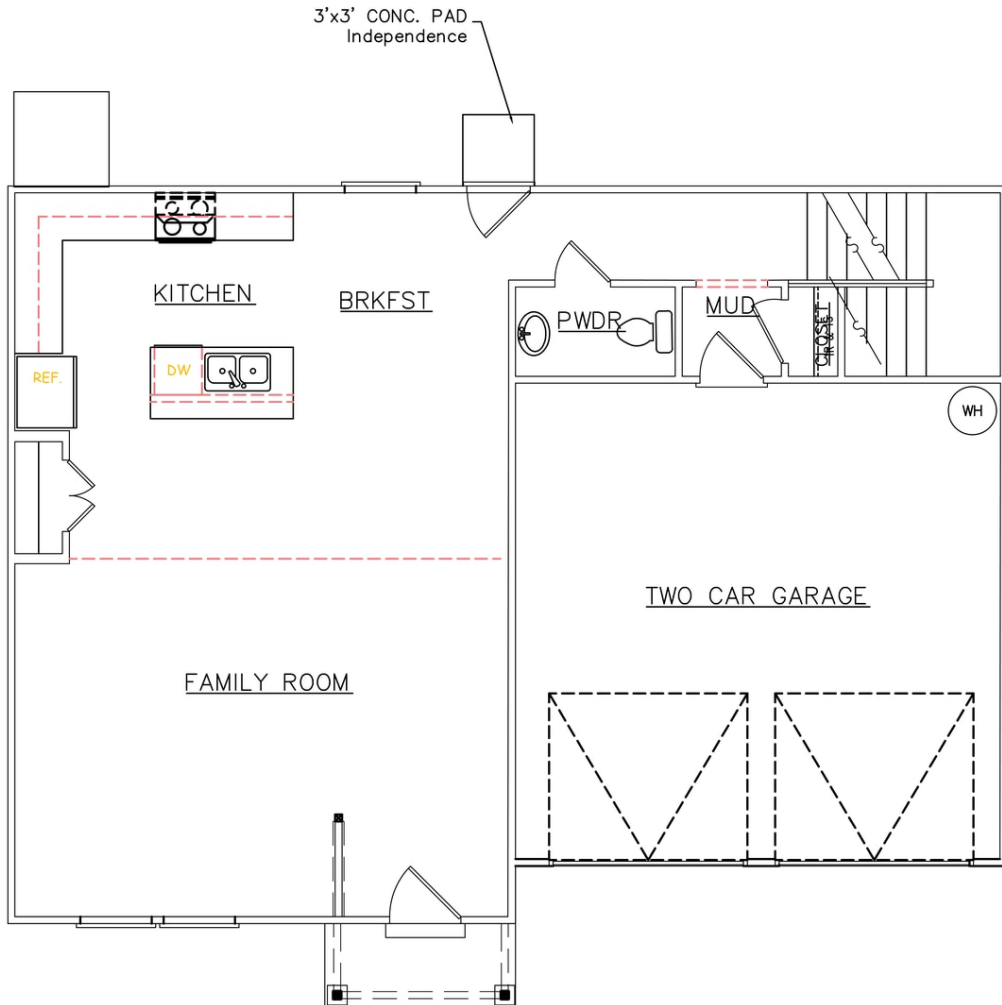

SOUTHGROVE

RUSSELL

Whether you are hosting family game night or whipping up a quick meal, the Russell plan provides you with the space you need. The kitchen is complete with ample cabinet and counter space, plus an island. Upstairs you'll find three bedrooms and a spacious owner's suite with a sitting area.

HOME DETAILS:

SINGLE FAMILY

4

2.5

2,050

FLOORPLAN

FIRST FLOOR

FLOORPLAN

SECOND FLOOR