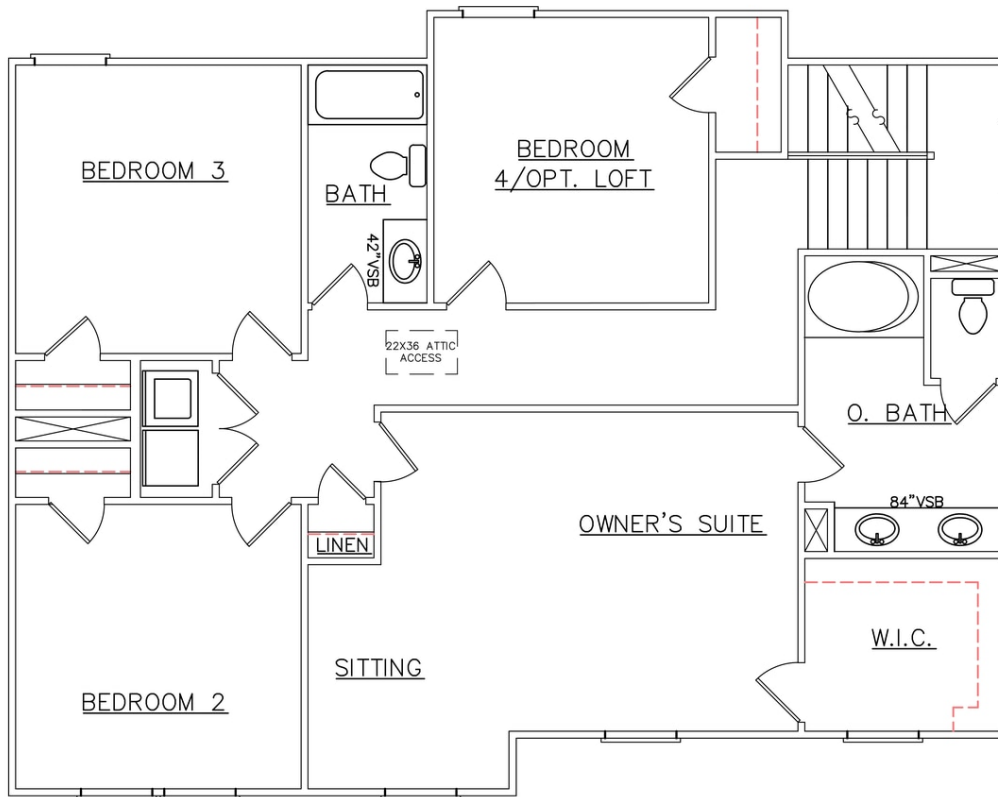

SOUTHGROVE

RUSSELL

Whether you are hosting family game night or whipping up a quick meal, the Russell plan provides you with the space you need. The kitchen is complete with ample cabinet and counter space, plus an island. Upstairs you'll find three bedrooms and a spacious owner's suite with a sitting area.

HOME DETAILS:

SINGLE FAMILY

4

2.5

2,050

FLOORPLAN

FIRST FLOOR

FLOORPLAN

SECOND FLOOR