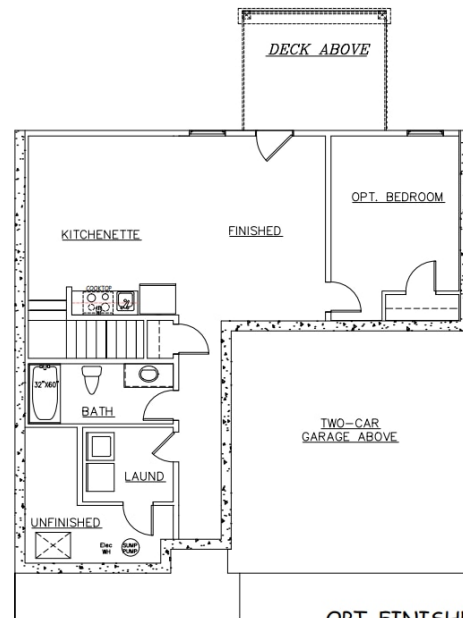

EVERGREEN HILLS Jodeco Front Porch Floor Plan

FIRST FLOOR PLAN

OPT. GOURMET KITCHEN

OPT. STUDY/FLEX

OPT. BEDROOM/FLEX

1ST FLOOR

2ND FLOOR

OPT. FINISHED BASEMENT

BASEMENT

771 FINISHED SQ. FT.