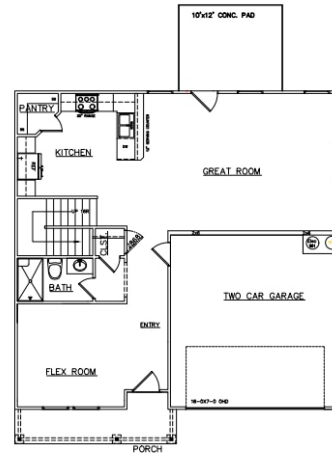

EVERGREEN HILLS Jodeco Front Porch Floor Plan

FIRST FLOOR PLAN

OPT. GOURMET KITCHEN

OPT. STUDY/FLEX

OPT. BEDROOM/FLEX

1ST FLOOR

2ND FLOOR

OPT. FINISHED BASEMENT

BASEMENT

771 FINISHED SQ. FT.