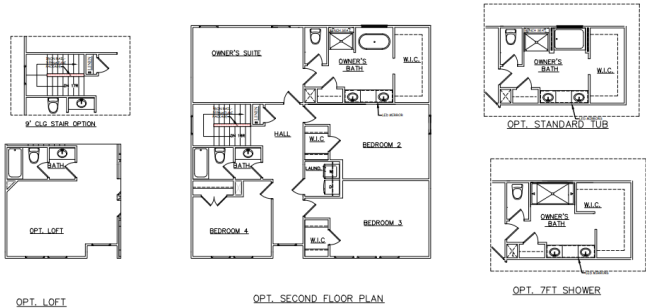

EVERGREEN HILLS Jodeco Front Porch Floor Plan

FIRST FLOOR PLAN

OPT. GOURMET KITCHEN

OPT. STUDY/FLEX

OPT. BEDROOM/FLEX

1ST FLOOR

2ND FLOOR

OPT. FINISHED BASEMENT

BASEMENT

771 FINISHED SQ. FT.