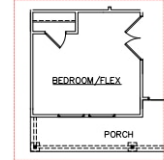

EVERGREEN HILLS Jodeco Front Porch Floor Plan

FIRST FLOOR PLAN

OPT. GOURMET KITCHEN

OPT. STUDY/FLEX

OPT. BEDROOM/FLEX

1ST FLOOR

2ND FLOOR

OPT. FINISHED BASEMENT

BASEMENT

771 FINISHED SQ. FT.