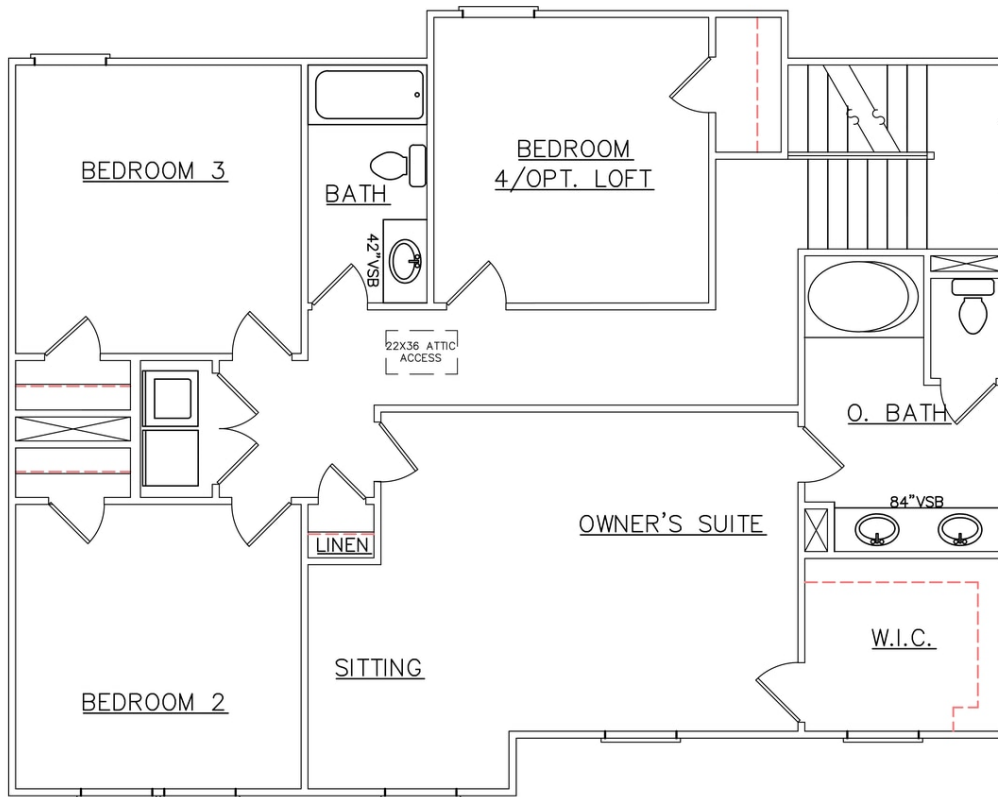

MARTINGALE MEADOWS

923 Equine Drive
Roebuck, SC 29376

RUSSELL

Whether you are hosting family game night or whipping up a quick meal, the Russell plan provides you with the space you need. The kitchen is complete with ample cabinet and counter space, plus an island. Upstairs you'll find three bedrooms and a spacious owner's suite with a sitting area.

HOME DETAILS:

\$266,740

4

2.5

2050

FLOORPLAN

FIRST FLOOR

FLOORPLAN

SECOND FLOOR