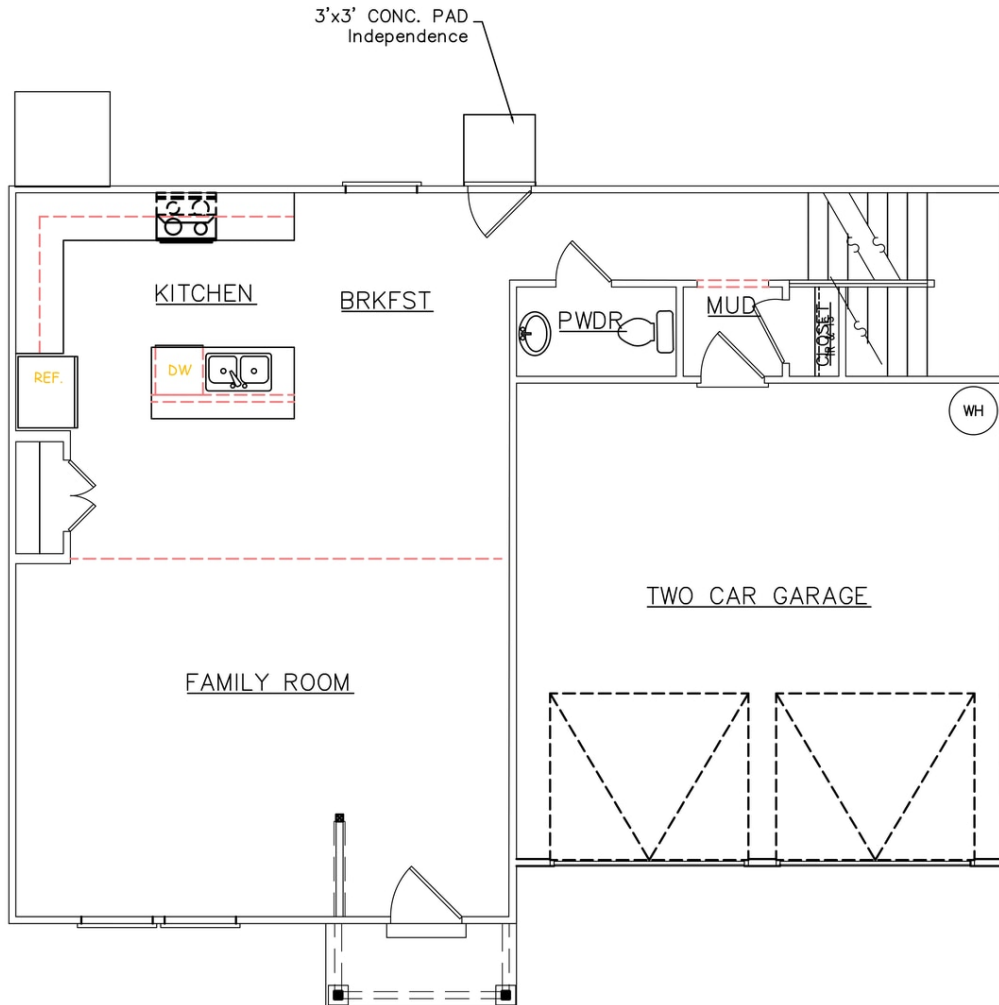

MARTINGALE MEADOWS

923 Equine Drive
Roebuck, SC 29376

RUSSELL

Whether you are hosting family game night or whipping up a quick meal, the Russell plan provides you with the space you need. The kitchen is complete with ample cabinet and counter space, plus an island. Upstairs you'll find three bedrooms and a spacious owner's suite with a sitting area.

HOME DETAILS:

\$266,740

4

2.5

2050

FLOORPLAN

FIRST FLOOR

FLOORPLAN

SECOND FLOOR