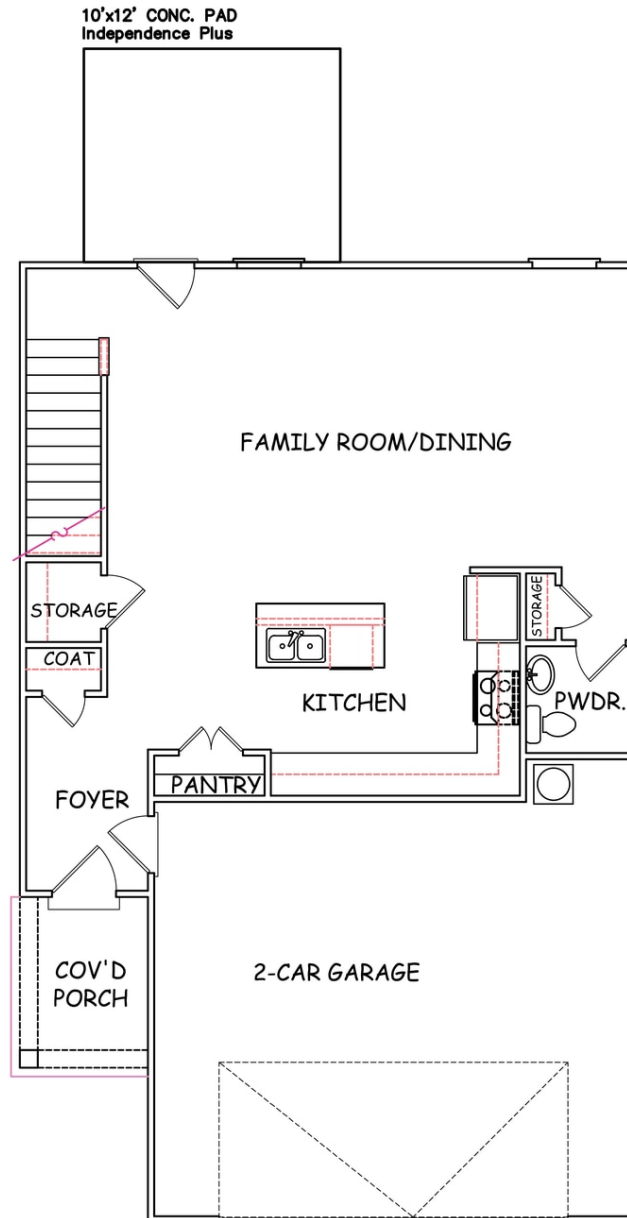

SIERRA

The Sierra sets the scene for family or holiday gatherings. The open concept design features an easy flow from the family room to the dining area. Upstairs are three bedrooms, a spacious owner's suite and convenient upstairs laundry room.

HOME DETAILS: SINGLE FAMILY

4

2.5

1,900

FLOORPLAN

FIRST FLOOR +

FLOORPLAN

SECOND FLOOR

FLOORPLAN

FIRST FLOOR

FLOORPLAN

FIRST FLOOR +

FLOORPLAN

FIRST FLOOR