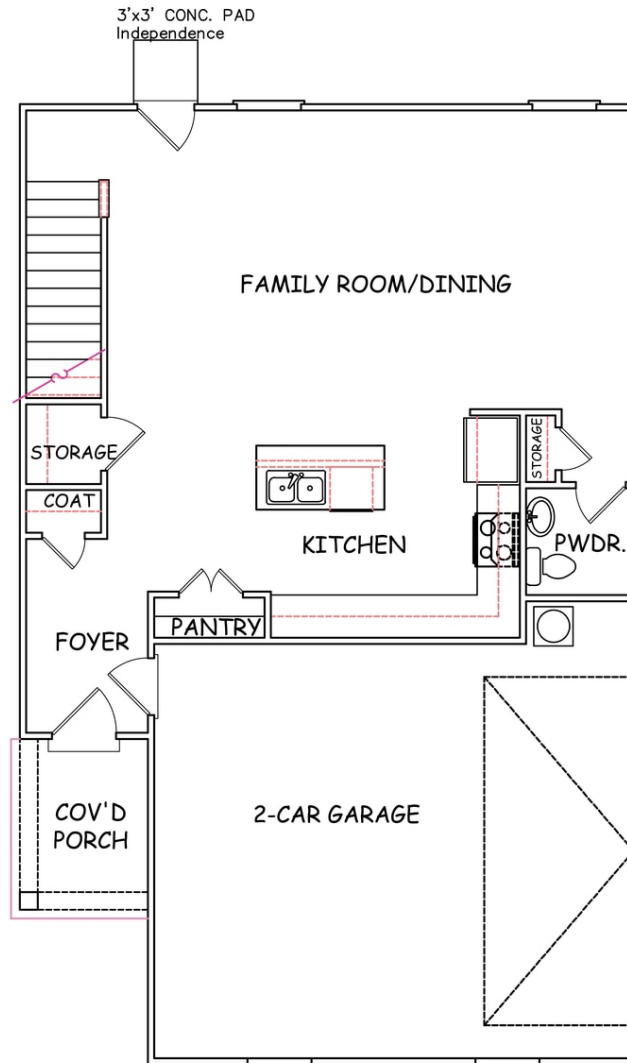

SIERRA

The Sierra sets the scene for family or holiday gatherings. The open concept design features an easy flow from the family room to the dining area. Upstairs are three bedrooms, a spacious owner's suite and convenient upstairs laundry room.

HOME DETAILS: SINGLE FAMILY

4

2.5

1,900

FLOORPLAN

FIRST FLOOR +

FLOORPLAN

SECOND FLOOR

FLOORPLAN

FIRST FLOOR

FLOORPLAN

FIRST FLOOR +

FLOORPLAN

FIRST FLOOR