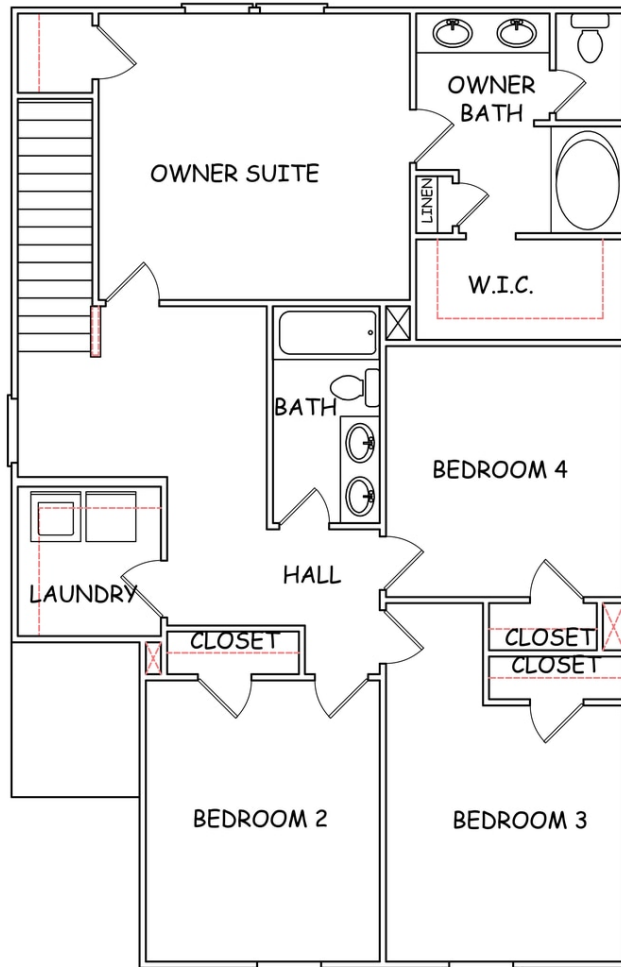

SIERRA

The Sierra sets the scene for family or holiday gatherings. The open concept design features an easy flow from the family room to the dining area. Upstairs are three bedrooms, a spacious owner's suite and convenient upstairs laundry room.

HOME DETAILS: SINGLE FAMILY

4

2.5

1,900

FLOORPLAN

FIRST FLOOR +

FLOORPLAN

SECOND FLOOR

FLOORPLAN

FIRST FLOOR

FLOORPLAN

FIRST FLOOR +

FLOORPLAN

FIRST FLOOR