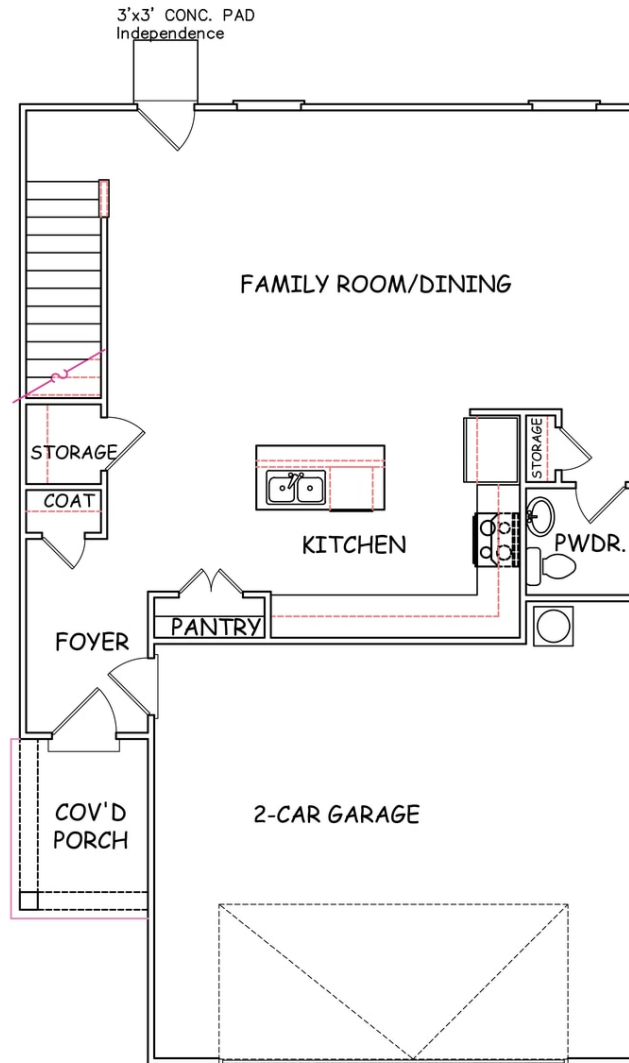

SIERRA

The Sierra sets the scene for family or holiday gatherings. The open concept design features an easy flow from the family room to the dining area. Upstairs are three bedrooms, a spacious owner's suite and convenient upstairs laundry room.

HOME DETAILS: SINGLE FAMILY

4

2.5

1,900

FLOORPLAN

FIRST FLOOR +

FLOORPLAN

SECOND FLOOR

FLOORPLAN

FIRST FLOOR

FLOORPLAN

FIRST FLOOR +

FLOORPLAN

FIRST FLOOR