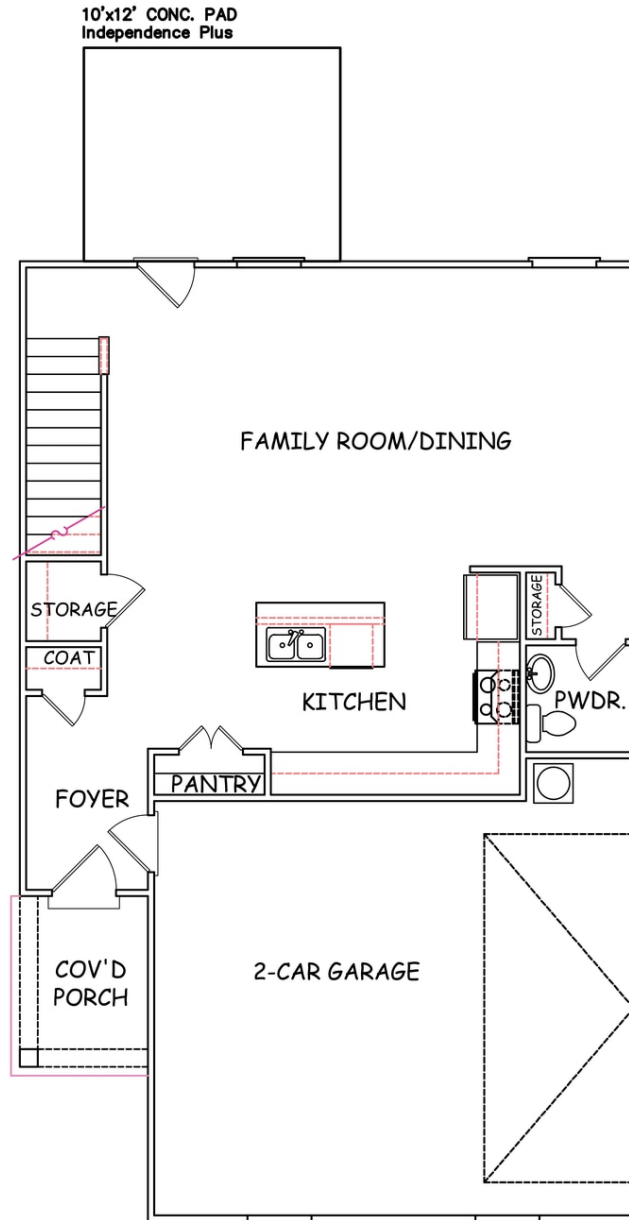

SIERRA

The Sierra sets the scene for family or holiday gatherings. The open concept design features an easy flow from the family room to the dining area. Upstairs are three bedrooms, a spacious owner's suite and convenient upstairs laundry room.

HOME DETAILS: SINGLE FAMILY

4

2.5

1,900

FLOORPLAN

FIRST FLOOR +

FLOORPLAN

SECOND FLOOR

FLOORPLAN

FIRST FLOOR

FLOORPLAN

FIRST FLOOR +

FLOORPLAN

FIRST FLOOR